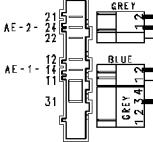

37928541/

Motor

Drain pump

WIRES ORANGE

MAIN ELECTRONIC BOARD

Analogic pressure level

124.96350/

Air chamber on tub

132.02001/

Pressure switch

WIRES ORANGE

Anti-interference filter

132.02012/

Earth

124.11050/

Junction box