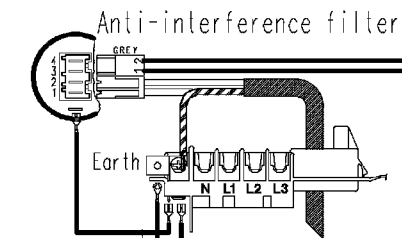

Analogic pressure level

124.11050/  
 124.18800/  
 124.96300/  
 124.96290/

124.96370/  
 37928556/  
 Pilot lamp

Motor earth  
 Heating element earth

124.93311/