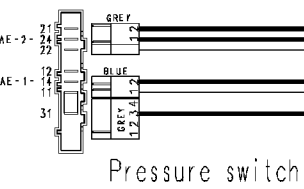

Analogic pressure level

124.11050/  
 124.18800/  
 124.96300/  
 124.96290/

124.96370/  
 37928556/  
 Pilot lamp

Motor earth  
 Heating element earth

124.93311/