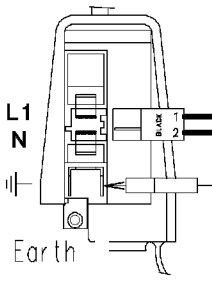

Junction box+
Anti-interference filter

Motor capacitor

Motor

125.44700/

Box exchanger

125.44670/

125.44680/

Drum sensor

Temperature probe -1-

POWER P. C. B.

125.44660/

125.44650/

Heating element

Level switch

Door safety interlock