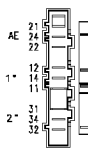

124.96441/

132.02654/

124.11284/

132.02561/

132.02543/

124.11050/

124.34040/

132.02783/

Cold water inlet valve
Hot water inlet valve

Pressure switch
Air chamber on tub

Adjustable thermostat

Short cycle button

Half load button

Spin reduction button

ON/OFF button

37928551/