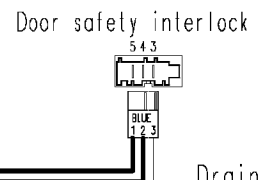

Cold water inlet valve
Hot water inlet valve

Pressure switch
Air chamber on tub

Adjustable thermostat

Short cycle button

Half load button

Spin reduction button

ON/OFF button

37928551/