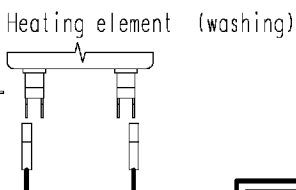

Cold water inlet valve
Hot water inlet valve

Pressure switch
Air chamber on tub

Adjustable thermostat

Short cycle button

Half load button

Spin reduction button

ON/OFF button

37928551/