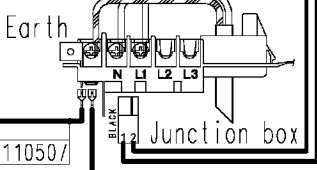

Pressure switch
Air chamber on tub

Adjustable thermostat

Short cycle button

Half load button

Spin reduction button

ON/OFF button

37928551/

Pilot lamp

Anti-interference filter