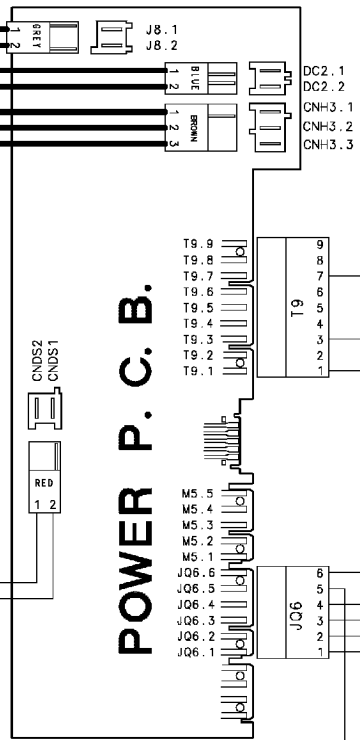

Junction box+
Anti-interference filter

Motor capacitor

Motor

GREY
1 2 3 4
125.44700/

Drum sensor

Temperature probe -1-

POWER P. C. B.

Door safety interlock

Heating element

Level switch