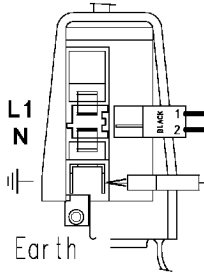

Junction box+
Anti-interference filter

Motor capacitor

Motor

GREY
1 2 3 4
125.44700/

Drum sensor

Temperature probe -1-

POWER P. C. B.

Door safety interlock

Heating element

Level switch