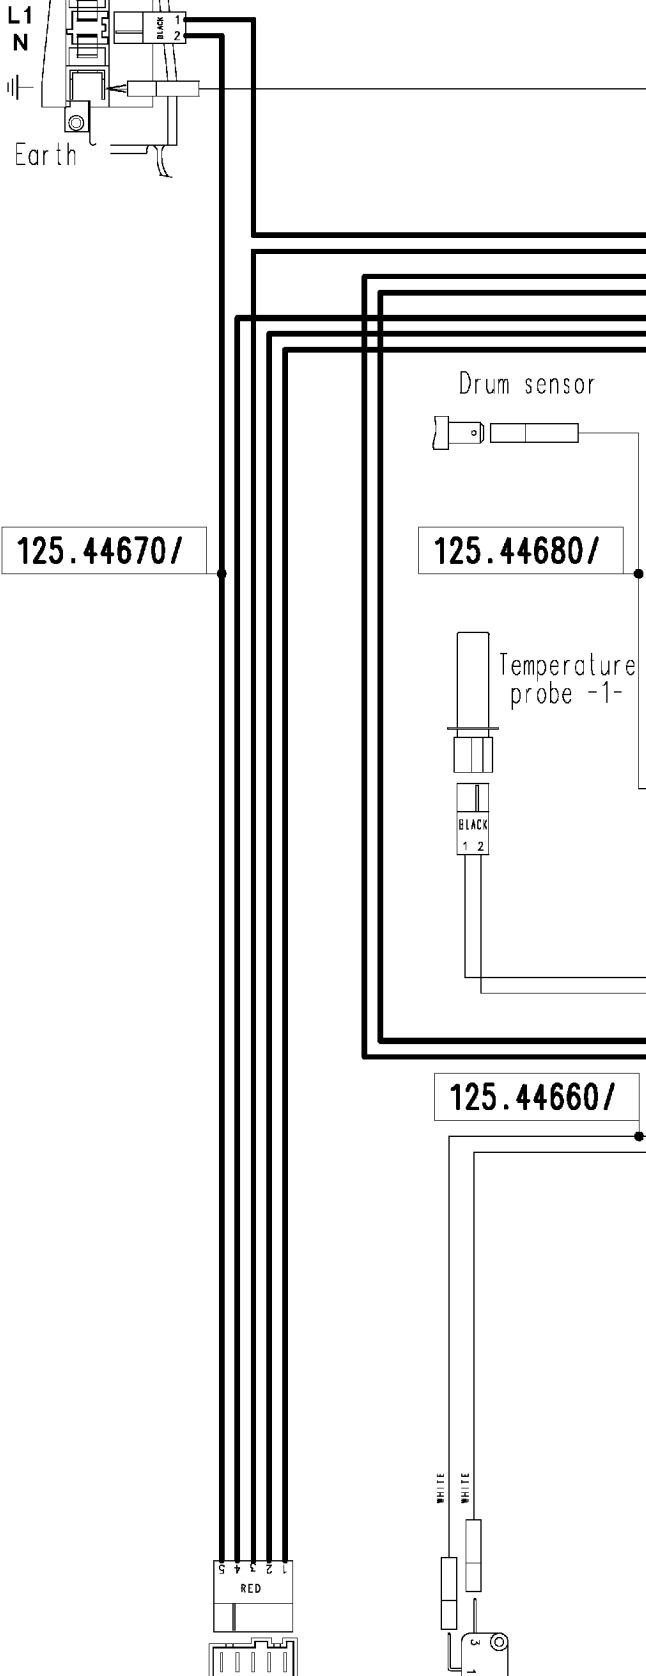

Junction box+
Anti-interference filter

Motor capacitor

Motor

GREY
1 2 3 4
125.44700/

Drum sensor

Temperature probe -1-

POWER P. C. B.

Door safety interlock

Heating element

Level switch