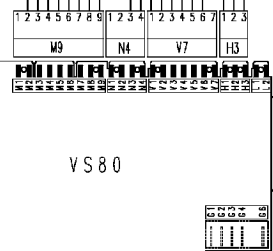

124 910930b

Heating element (washing)

Door safety interlock

Temperature probe

124.96440/

132.02650/

124.11284/

WIRE BROWN

Pressure switch
Air chamber on tub

WIRE BROWN

132.02560/

Fan

132.02540/

Half load button

132.02510/

ON/OFF button