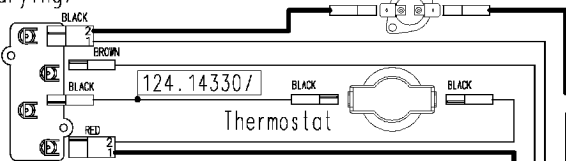

124.14330/

Thermostat

124.16930/

Overheat protection thermostat

124.14290/

132.02600/

Timer selector

37928581/

Drying lamp

Anti-interference filter

132.02590/

Earth

Junction box

124.11050/

124.34050/

Drying pipe earth

Controls support earth

Motor earth

Heating element earth

Condensation valve
Cold water inlet valve

132.02690/