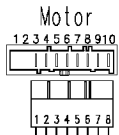

124 910930b

Heating element (washing)

Door safety interlock

Temperature probe

124.96440/

132.02650/

124.11284/

WIRE BROWN

Pressure switch
Air chamber on tub

WIRE BROWN

132.02560/

Fan

132.02540/

Half load button

132.02510/

ON/OFF button