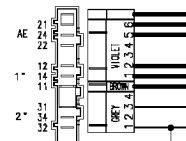

124 910930b

Heating element (washing)

Door safety interlock

Temperature probe

124.96440/

132.02650/

124.11284/

WIRE BROWN

Pressure switch
Air chamber on tub

WIRE BROWN

132.02560/

Fan

132.02540/

Half load button

132.02510/

ON/OFF button