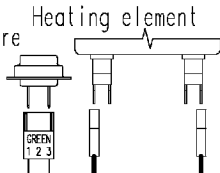

124 910940b

Temperature probe Heating element (washing)

Door safety interlock

124.96440/

132.02650/

Drain pump

VS 80

124.15147/

WIRE BROWN

Pressure switch Air chamber on tub

WIRE BROWN

132.02560/

Half load button

132.02510/

132.02540/

ON/OFF button