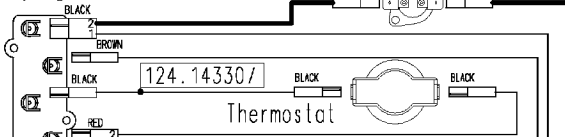

124.96440/

132.02650/

Drain pump

VS 80

124.15147/

WIRE BROWN

Pressure switch Air chamber on tub

WIRE BROWN

132.02560/

Half load button

132.02510/

132.02540/

ON/OFF button

37928551/

Pilot lamp

132.02580/

Heating elements (drying)

Overheat protection thermostat