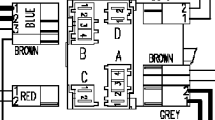

37928581/

Drying lamp

Anti-interference filter