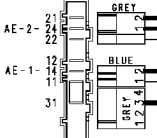

124 874262b

Recirculation pump

124.96170/

WIRES BLUE

BLACK

Temperature probe

RED

Heating elements (washing)

Door locked lamp

37928541/

Door safety interlock

Motor

Drain pump

WIRES ORANGE

MAIN ELECTRONIC BOARD

Analogic pressure level

124.96350/

Air chamber on tub

132.02002/

Pressure switch

WIRES ORANGE

132.02022/

Anti-interference filter

132.02660/

Earth

124.11050/

Junction box

Programme selector

USER INTERFACE BOARD

124.93319/

124.93311/

124.34040/

Tub earth

Motor earth

Heating element earth

132.02031/

Prewash valve

Wash valve