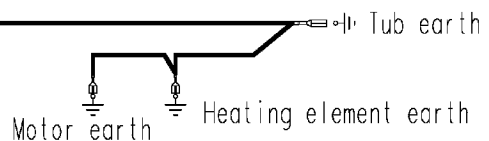

Cold water inlet valve

132.02871/