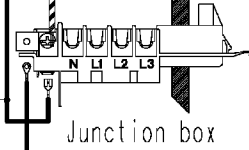

ON/OFF button

37928551/

Pilot lamp

Super Rinse Button

Half load button

Speed regulator

Anti-interference filter

Earth