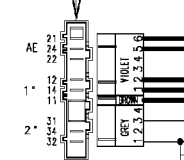

M3 N4 V7 H3

124.11285/

Adjustable thermostat

132.02900/

Pressure switch

Air chamber on tub

132.02560/

132.02542/