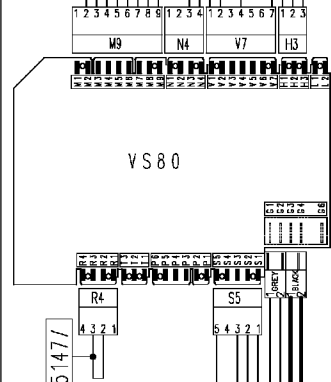

124910791b

Heating element (washing)

Door safety interlock

Temperature probe

124.96440/

132.02651/

124.15147/

132.02360/

37928556/

Pilot lamp

Pressure switch
Air chamber on tub

132.02560/

132.02541/

Anti-interference filter

Earth

124.11050/