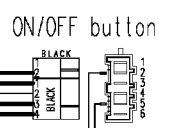

124910791b

Heating element (washing)

Door safety interlock

Temperature probe

124.96440/

132.02651/

124.15147/

132.02360/