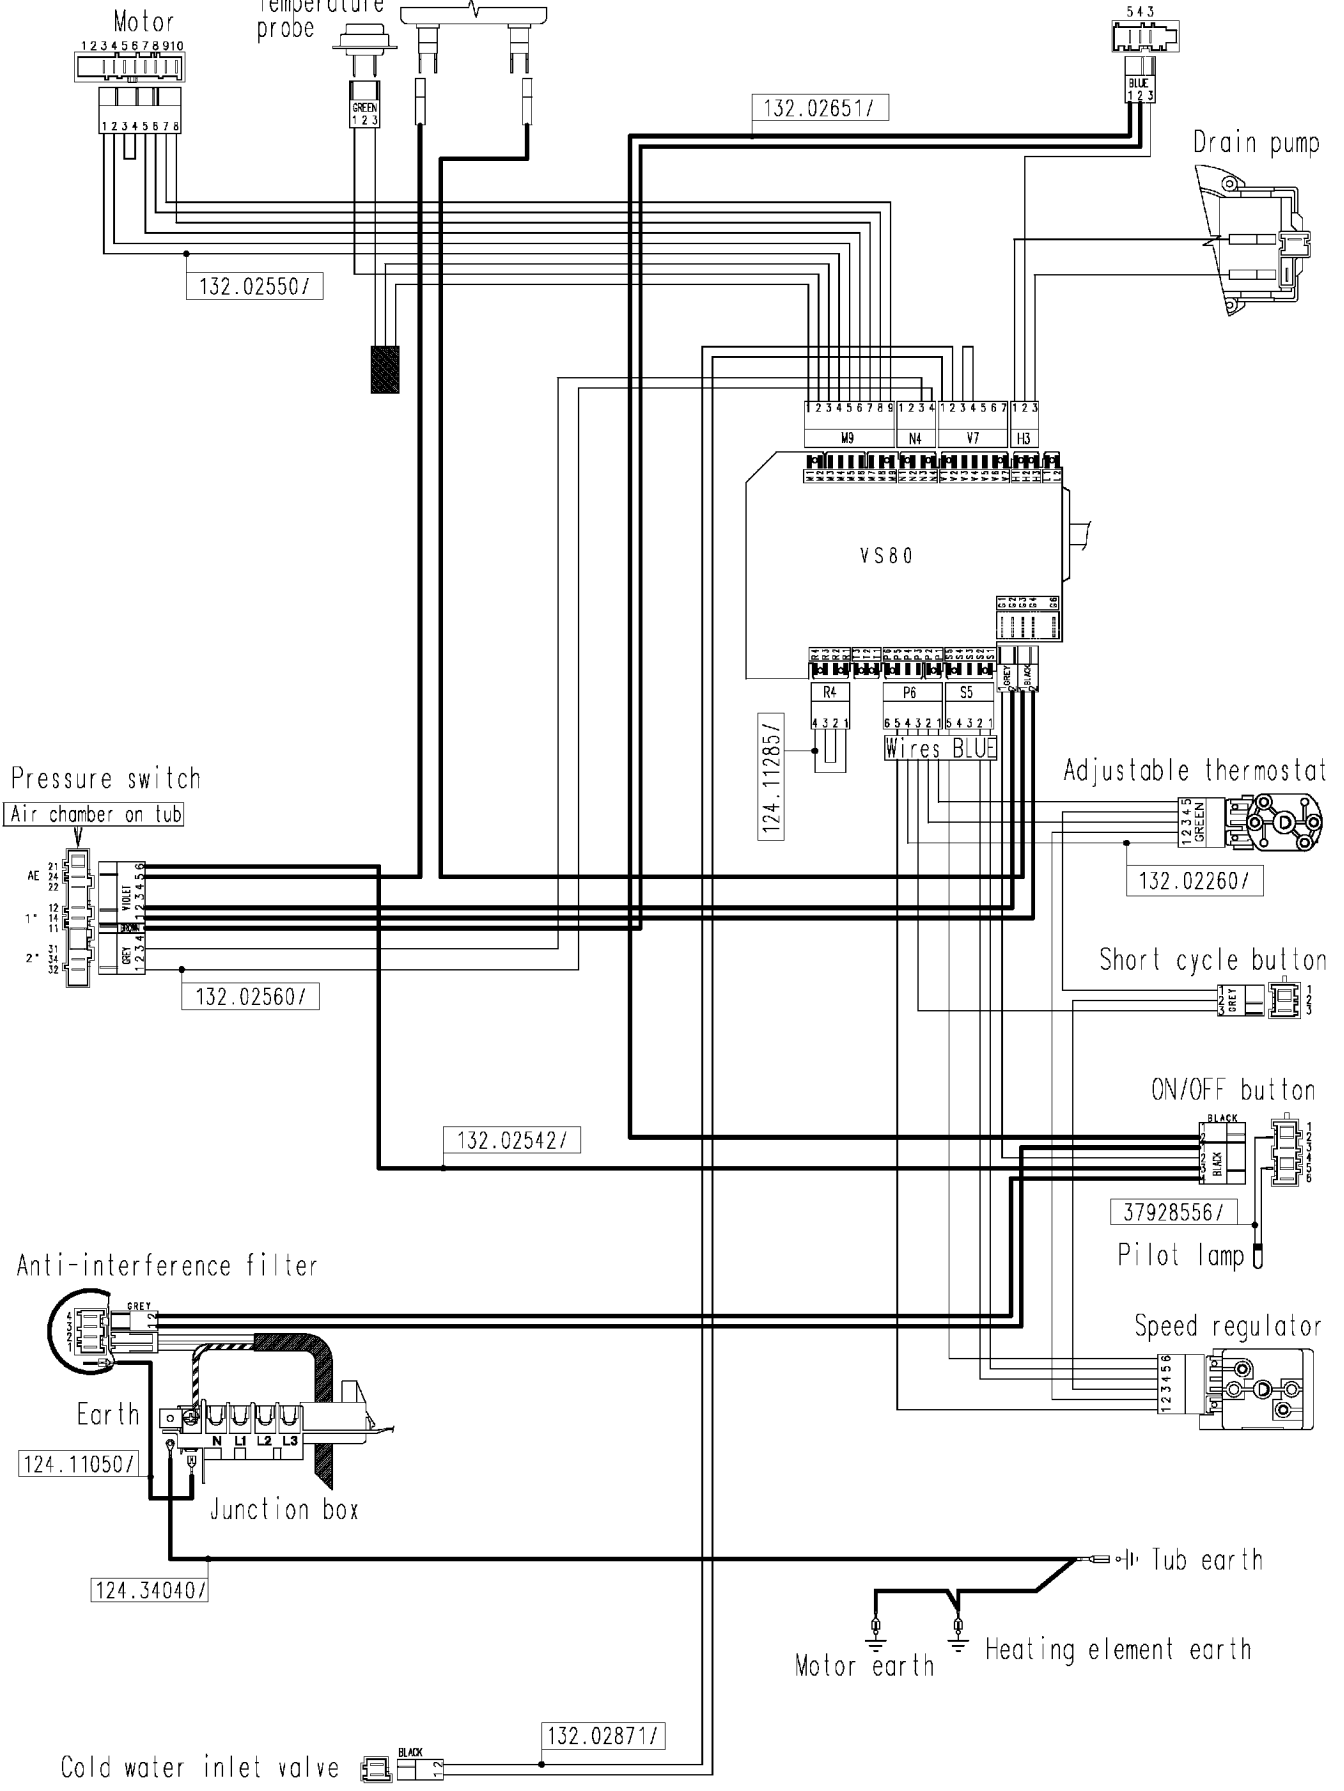

124 879521b

Heating element (washing)

Door safety interlock

Motor  
1 2 3 4 5 6 7 8 9 10  
1 2 3 4 5 6 7 8

Temperature probe  
GREEN 1 2 3

5 4 3  
BLUE 1 2 3

132.02550 /

132.02651 /

Drain pump

2 3 4 5 6 7 8 9 1 2 3 4 5 6 7 8 9 10 11 12  
M3 N4 V7 H3

VS80

124.11285 /

R4 P6 S5  
4 3 2 1 6 5 4 3 2 1 6 5 4 3 2 1  
Wires BLUE

Adjustable thermostat

132.02260 /

Pressure switch

Speed regulator

Anti-interference filter

Earth

124.11050 /

Junction box

124.34040 /

Tub earth

Motor earth Heating element earth

Cold water inlet valve

132.02871 /

BLACK