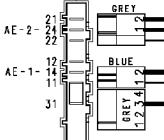

Analogic pressure level

124.96350/

Air chamber on tub

132.02001/

Pressure switch

WIRES ORANGE

Anti-interference filter

132.02012/