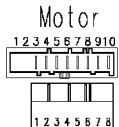

124 876260b

Heating element (washing)

Door safety interlock

132.02650/

124.96440/

VS80

124.11285/

Adjustable thermostat

Pressure switch Air chamber on tub

132.02541/

132.02560/

Half load button

Super rinse button

132.02970/

Short cycle button

132.02380/