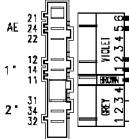

Pressure switch Air chamber on tub

132.02541/

132.02560/

Half load button

Super rinse button

132.02970/

Short cycle button

132.02380/