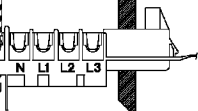

124 876260b

Heating element (washing)

Door safety interlock

132.02650/

124.96440/

VS80

124.11285/

Adjustable thermostat

Pressure switch Air chamber on tub

132.02541/

132.02560/

Half load button

Super rinse button

132.02970/

Short cycle button

132.02380/

ON/OFF button

37928551/

Pilot lamp

Anti-interference filter

Earth

124.11050/

124.18800/

124.34040/

Cold water inlet valve

132.02871/

Motor earth

Heating element earth