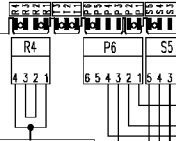

124 876251b

Heating element (washing)

Door safety interlock

132.02650/

124.96440/

VS 80

124.11285/

Adjustable thermostat

ON/OFF button

Pressure switch Air chamber on tub

132.02542/

37928513/

132.02560/

Pilot lamp

Half load button

Rinse-hold button