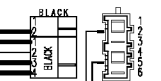

ON/OFF button

Pressure switch Air chamber on tub

132.02542/

37928513/

132.02560/

Pilot lamp

Half load button

Rinse-hold button