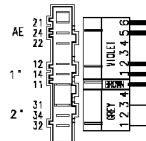

124 876251b

Heating element (washing)

Door safety interlock

132.02650/

124.96440/

VS 80

124.11285/

Adjustable thermostat

ON/OFF button

Pressure switch Air chamber on tub

132.02542/

37928513/

132.02560/

Pilot lamp

Half load button

Rinse-hold button