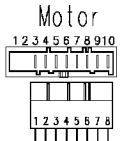

124 876251b

Heating element (washing)

Door safety interlock

132.02650/

124.96440/

VS 80

124.11285/

Adjustable thermostat

ON/OFF button

Pressure switch Air chamber on tub

132.02542/

37928513/

132.02560/

Pilot lamp

Half load button

Rinse-hold button