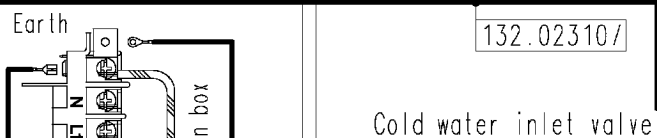

Cold water inlet valve

132.02310/

BLACK

124.34060/

124.19660/

Speed regulator