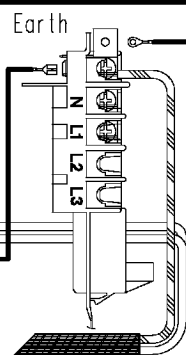

124.11272/

Pressure switch (Air chamber on tub)

Adjustable thermostat

Rinse-hold button

124.14590/

Super rinse button

124.13760/

ON/OFF button

124.11050/

Cold water inlet valve

132.02310/

BLACK

124.34060/

124.19660/

Speed regulator

Motor earth

Heating element earth

Tub earth