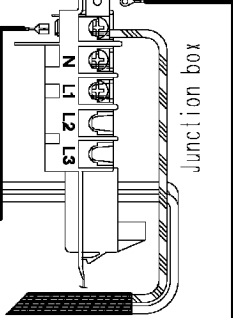

124.19135/

124.11660/

124.11272/

Pressure switch (Air chamber on tub)

Adjustable thermostat

Rinse-hold button

124.14590/

Spin reduction button

124.19450/

ON/OFF button

Pilot lamp

37928512/

Cold water inlet valve

124.34060/

Anti-interference filter

Earth