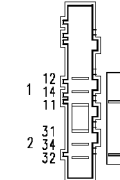

Motor

Door safety interlock

Heating elements (washing)

Adjustable thermostat

124.19231/

124.96140/

132.02831/

Drain pump

124.19135/

124.11660/

124.11272/

Pressure switch (Air chamber on tub)

Adjustable thermostat

Rinse-hold button

124.14590/

Spin reduction button