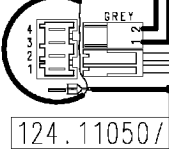

124.19450/

ON/OFF button

Pilot lamp

37928512/

Cold water inlet valve

124.34060/

Anti-interference filter

Earth