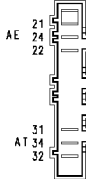

Motor

Door safety interlock

Heating elements (washing)

Adjustable thermostat

124.19231/

124.96140/

132.02831/

Drain pump

Pressure switch (Air chamber on tub)

124.19135/

124.11660/

Adjustable thermostat

Half load button

124.13750/

Spin reduction button

124.19450/