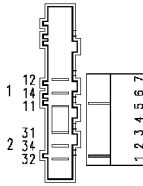

Motor

Door safety interlock

Heating elements (washing)

Adjustable thermostat

124.19231/

124.96140/

132.02831/

Drain pump

Pressure switch (Air chamber on tub)

124.19135/

124.11660/

Adjustable thermostat

Half load button

124.13750/

Spin reduction button

124.19450/

ON/OFF button

124.13750/

Pilot lamp

37928514/

Cold water inlet valve

Tub earth

Motor earth

Heating element earth