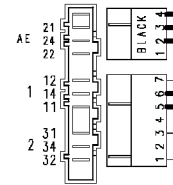

Drain pump

37928512/

Pilot lamp

124.19135/

124.11660/

Pressure switch (Air chamber on tub)

Adjustable thermostat

Spin reduction button

124.19450/

Half load button

124.13750/

ON/OFF button

124.11050/

Earth

132.02310/

Earth