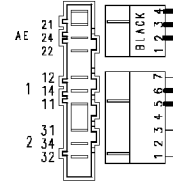

Drain pump

Pilot lamp

37928512/

124.19135/

124.11660/

Pressure switch (Air chamber on tub)

Adjustable thermostat

Rinse-hold button

124.14590/

Half load button

124.13750/

Super rinse button

124.13760/

Spin reduction button

124.19450/

ON/OFF button