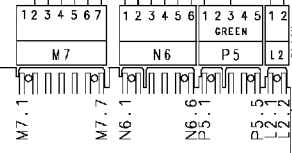

124 910510b

Motor

Door safety interlock

Heating elements (washing)

Adjustable thermostat

124.19231/

124.96140/

132.02742/

Drain pump

Pilot lamp

37928512/