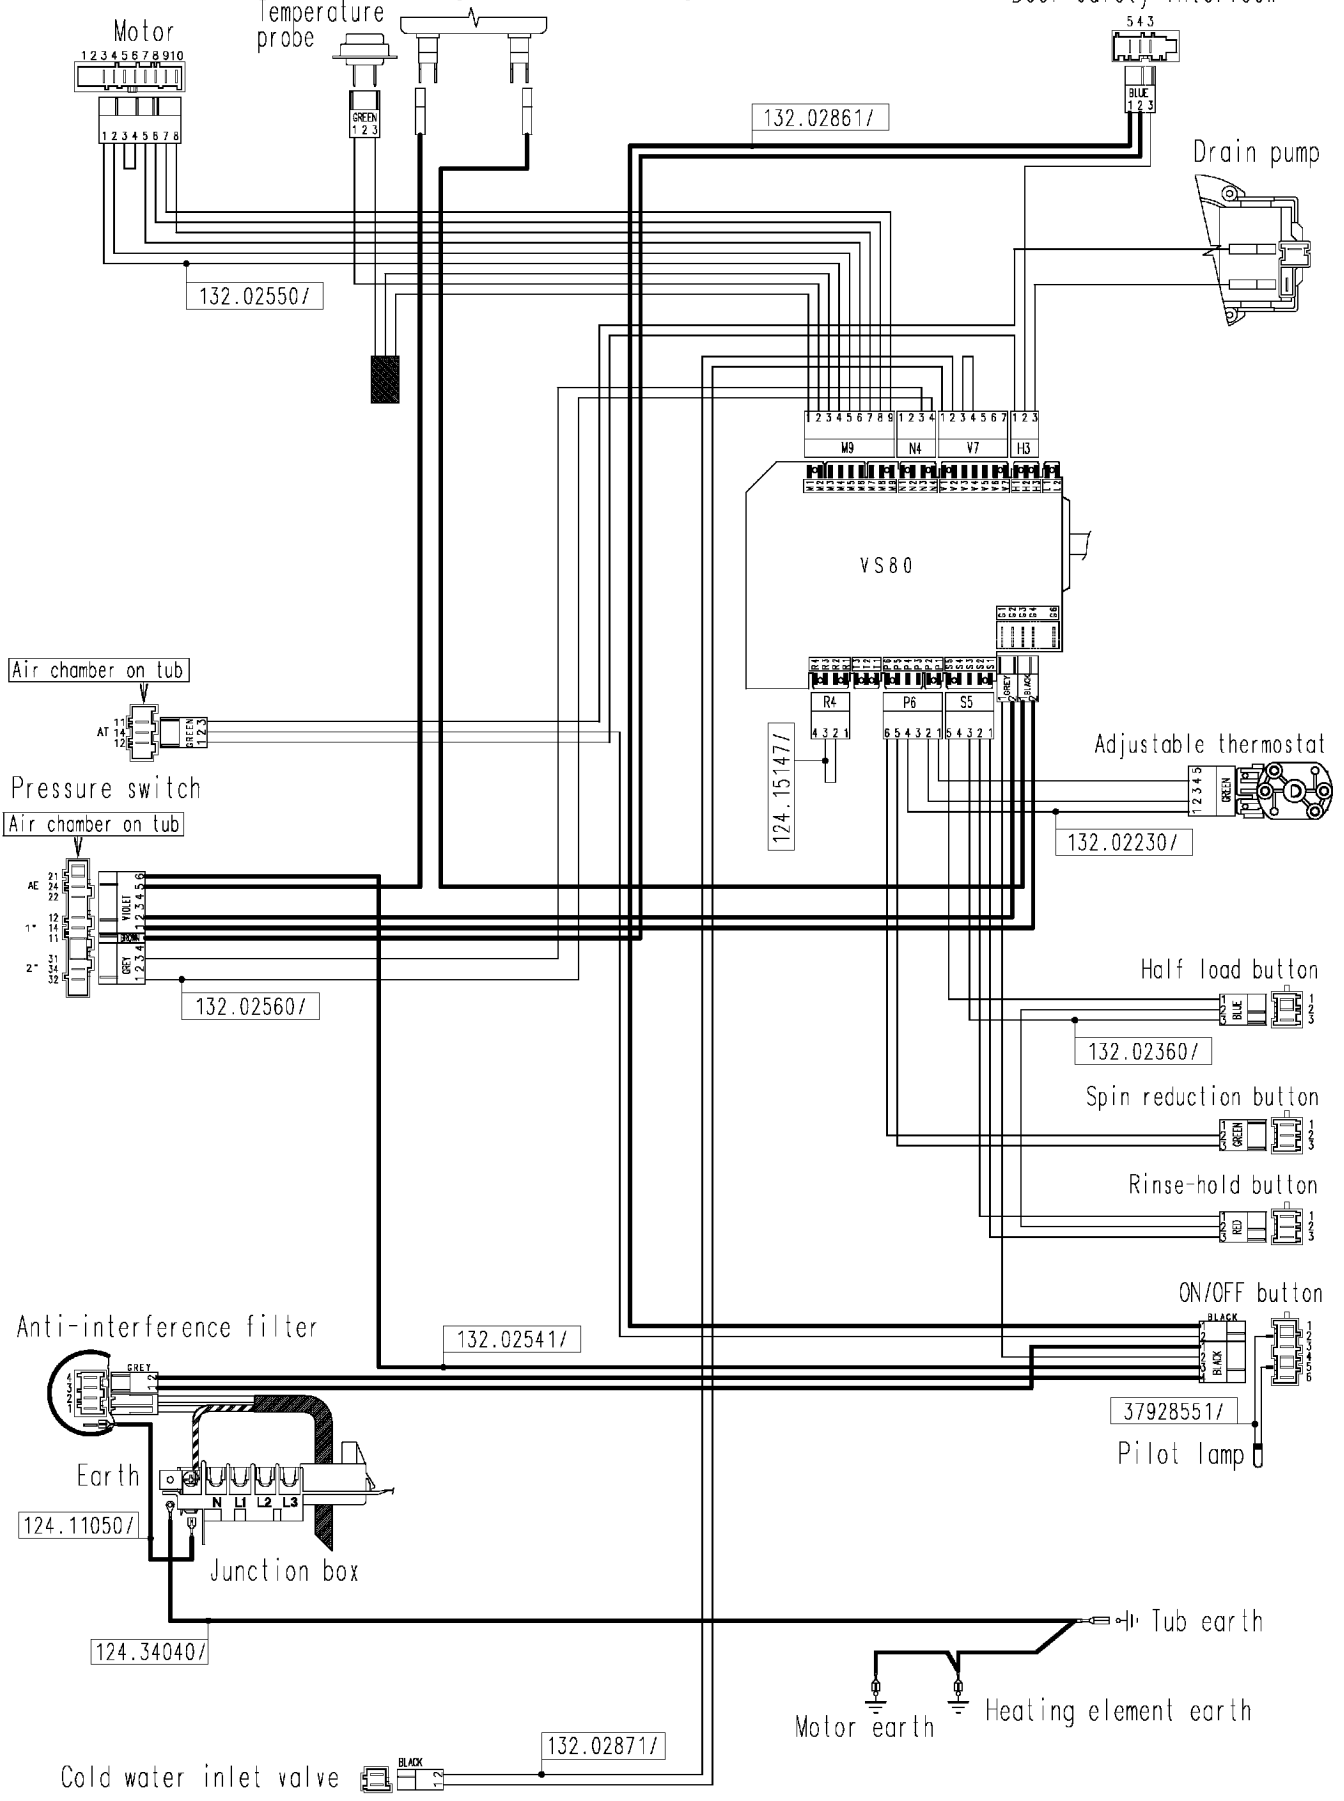

124 879352b

Heating element (washing)

Door safety interlock

Motor
1 2 3 4 5 6 7 8 9 10

Temperature probe
GREEN 1 2 3

Door safety interlock
BLUE 1 2 3

Drain pump

132.02550/

132.02861/

M9 N4 V7 H3

VS80

Air chamber on tub

AT 1 14 12 3 GREEN 1 2 3

Pressure switch

Air chamber on tub

AE 21 24 22 12 14 11 1 31 34 32

132.02560/

Adjustable thermostat

124.15147/

132.02230/

Half load button

132.02360/

Spin reduction button

Rinse-hold button

124.34040/

Cold water inlet valve

132.02871/

Motor earth

Heating element earth

Tub earth