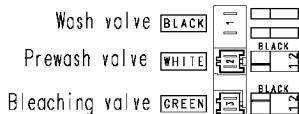

USER INTERFACE BOARD

WIRES BLUE