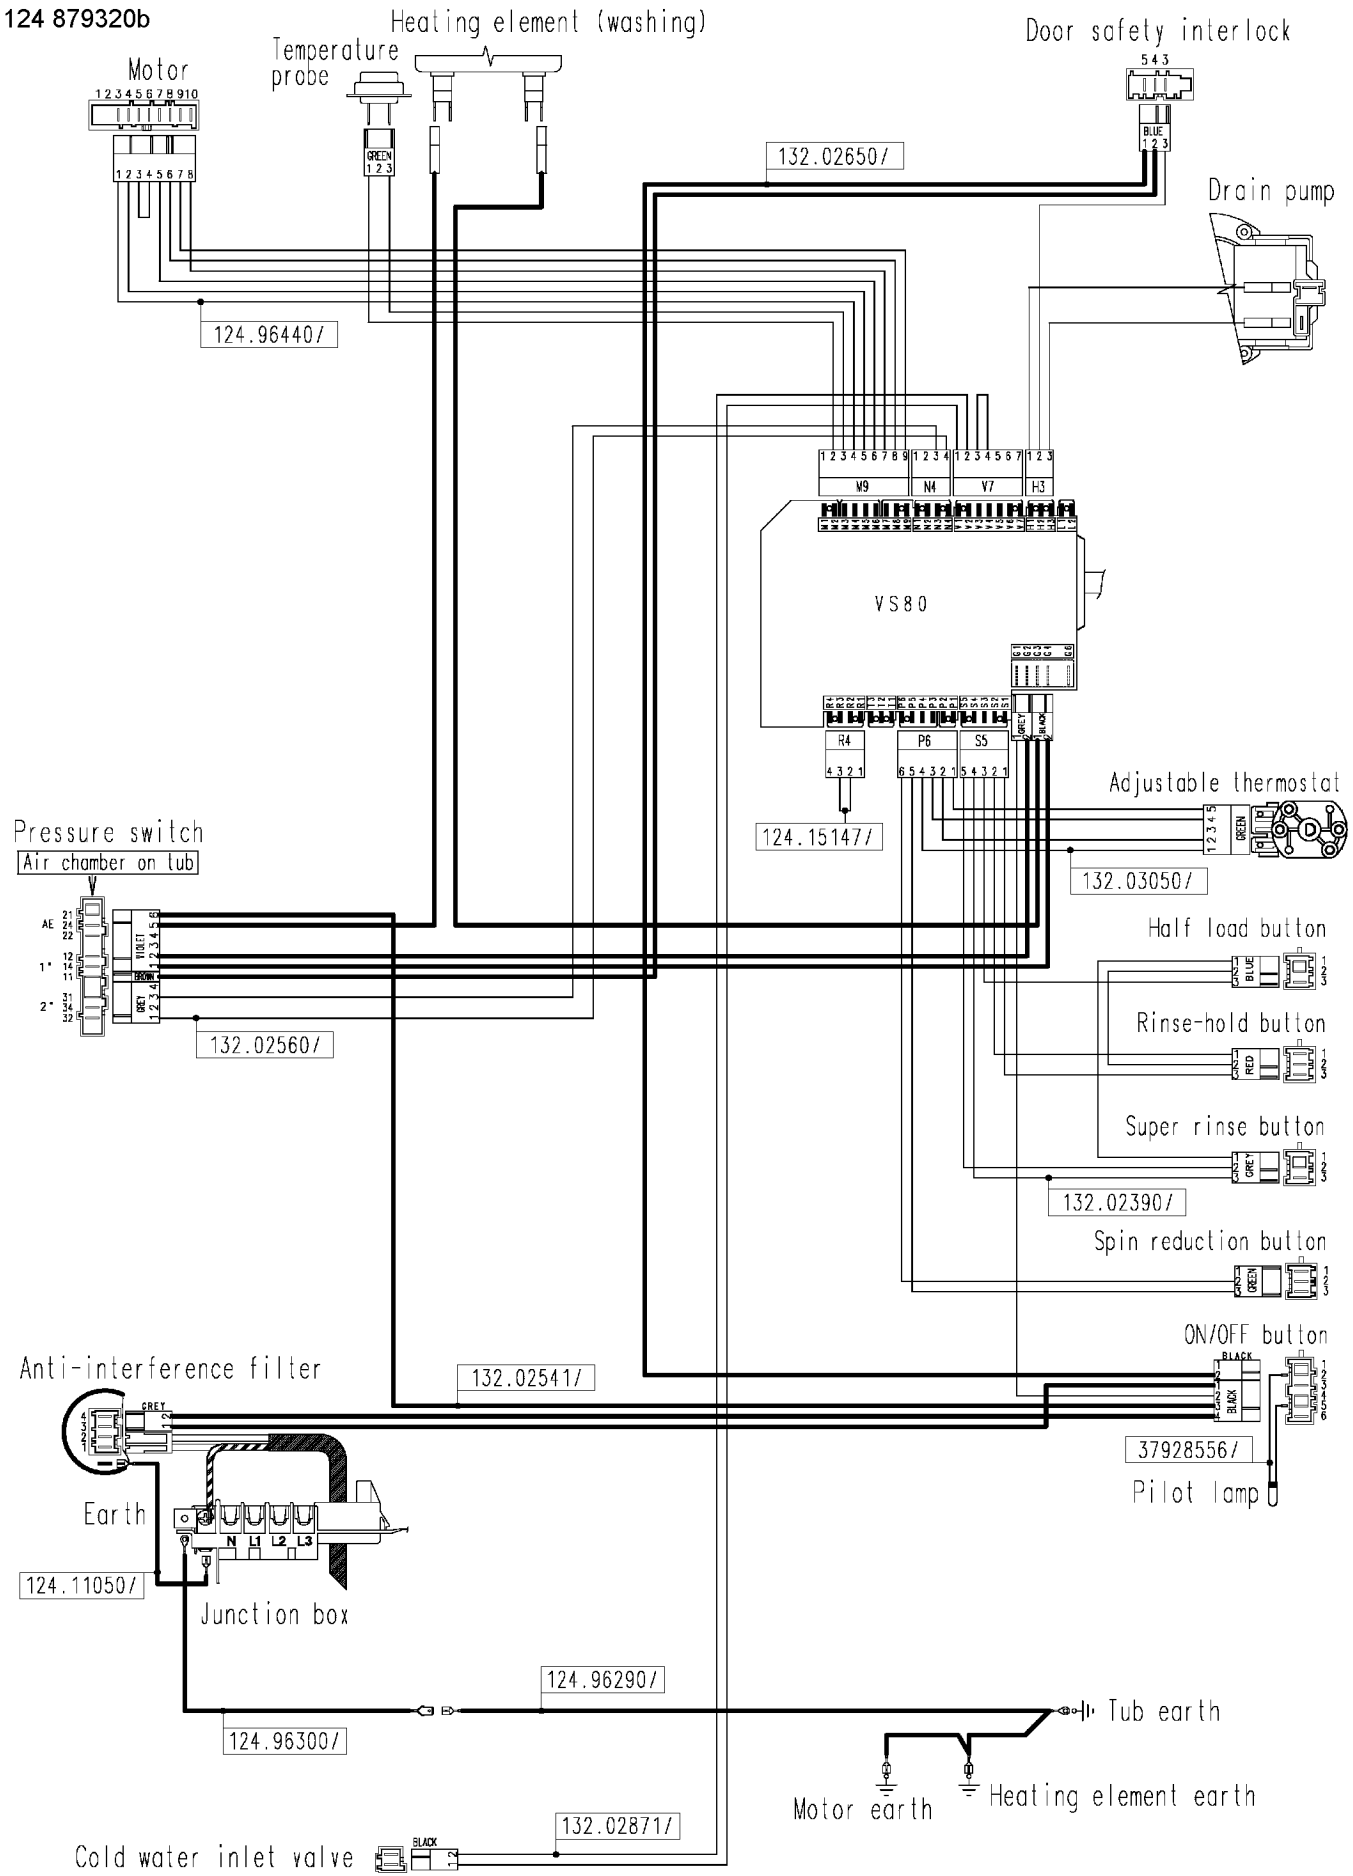

124 879320b

Heating element (washing)

Door safety interlock

Motor

Temperature probe

Drain pump

132.02650/

124.96440/

1 2 3 4 5 6 7 8 9 1 2 3 4 5 6 7 1 2 3  
M9 N4 V7 H3

VS 80

Adjustable thermostat

124.15147/

132.03050/

Pressure switch

Air chamber on tub

Half load button

Pilot lamp

Earth

124.11050/

Junction box

124.96290/

124.96300/

Tub earth

Motor earth

Heating element earth

Cold water inlet valve

132.02871/