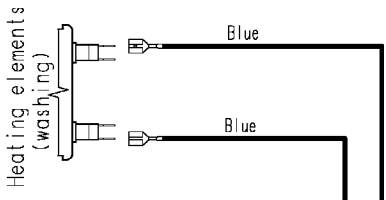

Motor

124.34130/

Door safety interlock

Drain pump

Adjustable thermostat

Pressure switch

Rinse-hold button

No-spin button

Half load button

ON/OFF button

Pilot lamp

Capacitor

Junction box

Tub earth Cold water inlet valve

Motor earth

Heating element earth