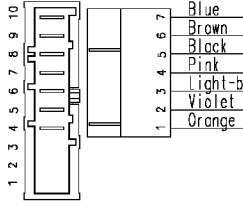

Motor

124.34130/

Door safety interlock

Drain pump

Adjustable thermostat

Pressure switch

Rinse-hold button

No-spin button

Half load button

ON/OFF button

Pilot lamp

Capacitor

Junction box

Tub earth Cold water inlet valve

Motor earth

Heating element earth