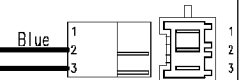

ON/OFF button