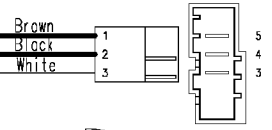

Motor

124.34130/

Door safety interlock

Drain pump

Adjustable thermostat

Pressure switch

Rinse-hold button

No-spin button