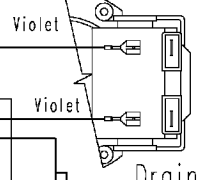

Motor

124.34130/

Door safety interlock

Drain pump

Adjustable thermostat

Pressure switch

Rinse-hold button

No-spin button

Half load button

ON/OFF button

Pilot lamp

Capacitor

Junction box

Tub earth Cold water inlet valve

Motor earth

Heating element earth