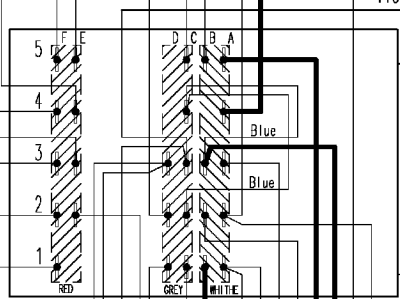

Motor

124.34130/

Door safety interlock

Drain pump

Adjustable thermostat

Pressure switch

Rinse-hold button

No-spin button

Half load button

ON/OFF button

Pilot lamp

Capacitor

Junction box

Tub earth Cold water inlet valve

Motor earth

Heating element earth