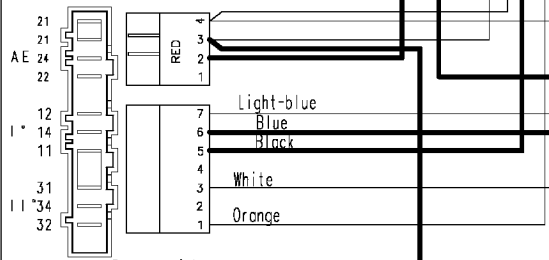

Motor

124.34130/

Door safety interlock

Drain pump

Adjustable thermostat

Pressure switch

Rinse-hold button

No-spin button