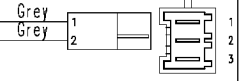

Motor

124.34130/

Door safety interlock

Drain pump

Adjustable thermostat

Pressure switch

Rinse-hold button

No-spin button