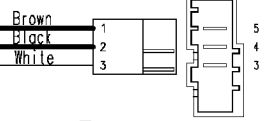

124.34120/

Door safety interlock

Violet

Violet

Drain pump

Pressure switch

Adjustable thermostat

No-spin button