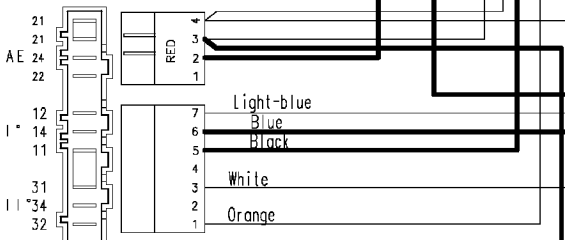

124.34120/

Door safety interlock

Violet

Violet

Drain pump

Pressure switch

Adjustable thermostat

No-spin button

Half load button

ON/OFF button

Capacitor

Junction box

Cold water inlet valve

Pilot lamp

Tub earth

Motor earth