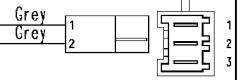

124.34120/

Door safety interlock

Violet

Violet

Drain pump

Pressure switch

Adjustable thermostat

No-spin button