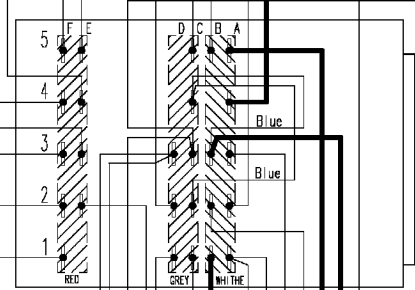

124.34120/

Door safety interlock

Violet

Violet

Drain pump

Pressure switch

Adjustable thermostat

No-spin button

Half load button

ON/OFF button

Capacitor

Junction box

Cold water inlet valve

Pilot lamp

Tub earth

Motor earth