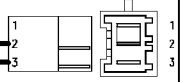

124.34120/

Door safety interlock

Violet

Violet

Drain pump

Pressure switch

Adjustable thermostat

No-spin button

Half load button

ON/OFF button

Capacitor

Junction box

Cold water inlet valve

Pilot lamp

Tub earth

Motor earth

Heating element earth