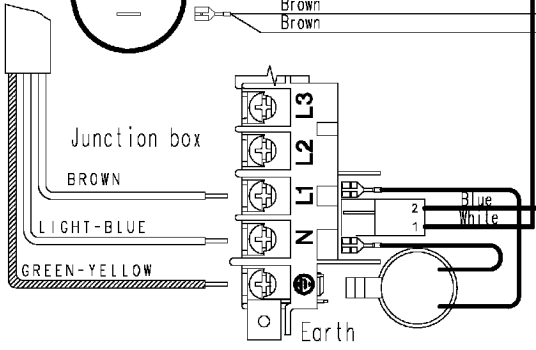

124.34120/

Door safety interlock

Violet

Violet

Drain pump

Pressure switch

Adjustable thermostat

No-spin button

Half load button

ON/OFF button

Capacitor

Junction box

Cold water inlet valve

Pilot lamp

Tub earth

Motor earth

Heating element earth