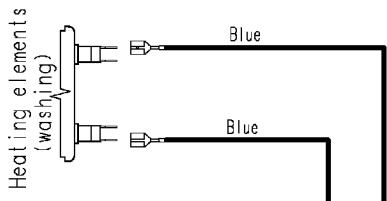

124.34120/

Door safety interlock

Violet

Violet

Drain pump

Pressure switch

Adjustable thermostat

No-spin button

Half load button

ON/OFF button

Capacitor

Junction box

Cold water inlet valve

Pilot lamp

Tub earth

Motor earth