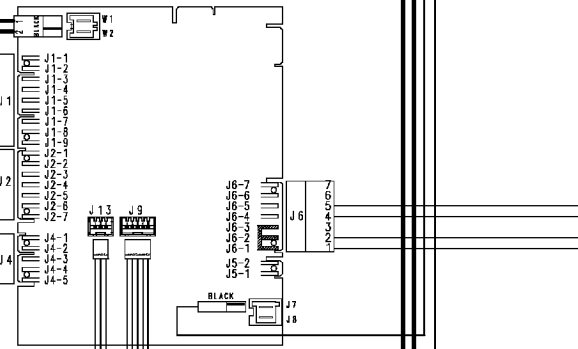

Recirculation pump

WIRES BLUE

Door safety interlock

Analogic pressure level

MAIN ELECTRONIC BOARD

132.02021/

Anti-interference filter

132.02061/

USER INTERFACE BOARD

124.93316/

124.93313/

132.02033/