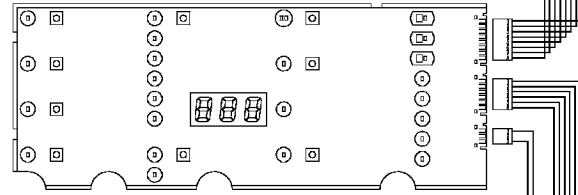

Recirculation pump

WIRES BLUE

Door safety interlock

Analogic pressure level

MAIN ELECTRONIC BOARD

132.02021/

Anti-interference filter

132.02061/

USER INTERFACE BOARD

124.93316/

124.93313/

132.02033/