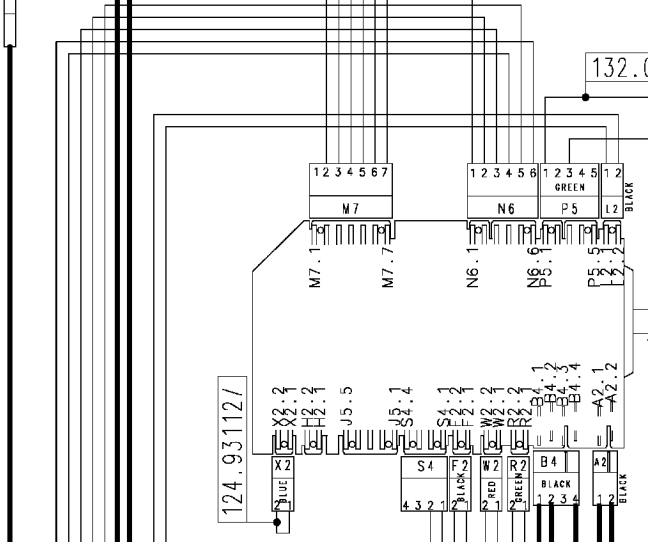

Motor

Door safety interlock

Heating elements (washing)

Adjustable thermostat

124.19230/

124.19240/
124.19241/

132.02740/

Drain pump

124.93112/

124.11442/ Adjustable thermostat
124.11662/ thermostat

Pressure switch (Air chamber on tub)

Super rinse button
124.13760/

Rinse-hold button
124.14590/

Half load button
124.13750/

No-Spin button
124.16950/

ON-OFF button

124.86570/
124.86571/

Anti-interference filter

Earth
124.11050/

Cold water inlet valve

37928512/ Pilot lamp

124.86990/

Motor earth Heating element earth