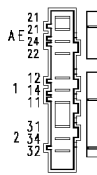

Motor

Door safety interlock

Heating elements (washing)

Adjustable thermostat

124.19230/

124.19240/
124.19241/

132.02740/

Drain pump

124.93112/

124.11442/ Adjustable thermostat
124.11662/ thermostat

Pressure switch (Air chamber on tub)

Super rinse button
124.13760/

Rinse-hold button
124.14590/

Half load button
124.13750/

No-Spin button
124.16950/