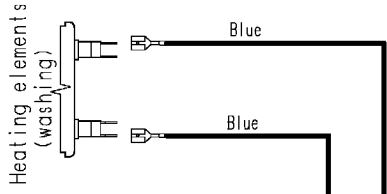

124.33703/

Door safety interlock

Violet

Drain pump

Adjustable thermostat

Pressure switch

Capacitor

Junction box

Motor earth

Heating element earth

No-spin button

Half load button

ON/OFF button

Pilot lamp