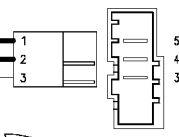

124.33703/

Door safety interlock

Violet

Drain pump

Adjustable thermostat

Pressure switch

Capacitor

Junction box