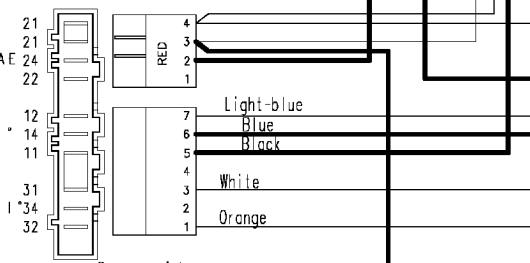

124.33703/

Door safety interlock

Violet

Drain pump

Adjustable thermostat

Pressure switch

Capacitor

Junction box

Motor earth

Heating element earth

No-spin button

Half load button

ON/OFF button

Pilot lamp