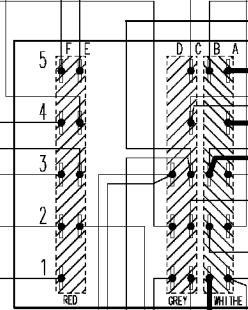

124.33703/

Door safety interlock

Violet

Drain pump

Adjustable thermostat

Pressure switch

Capacitor

Junction box

Motor earth

Heating element earth

No-spin button

Half load button

ON/OFF button

Pilot lamp