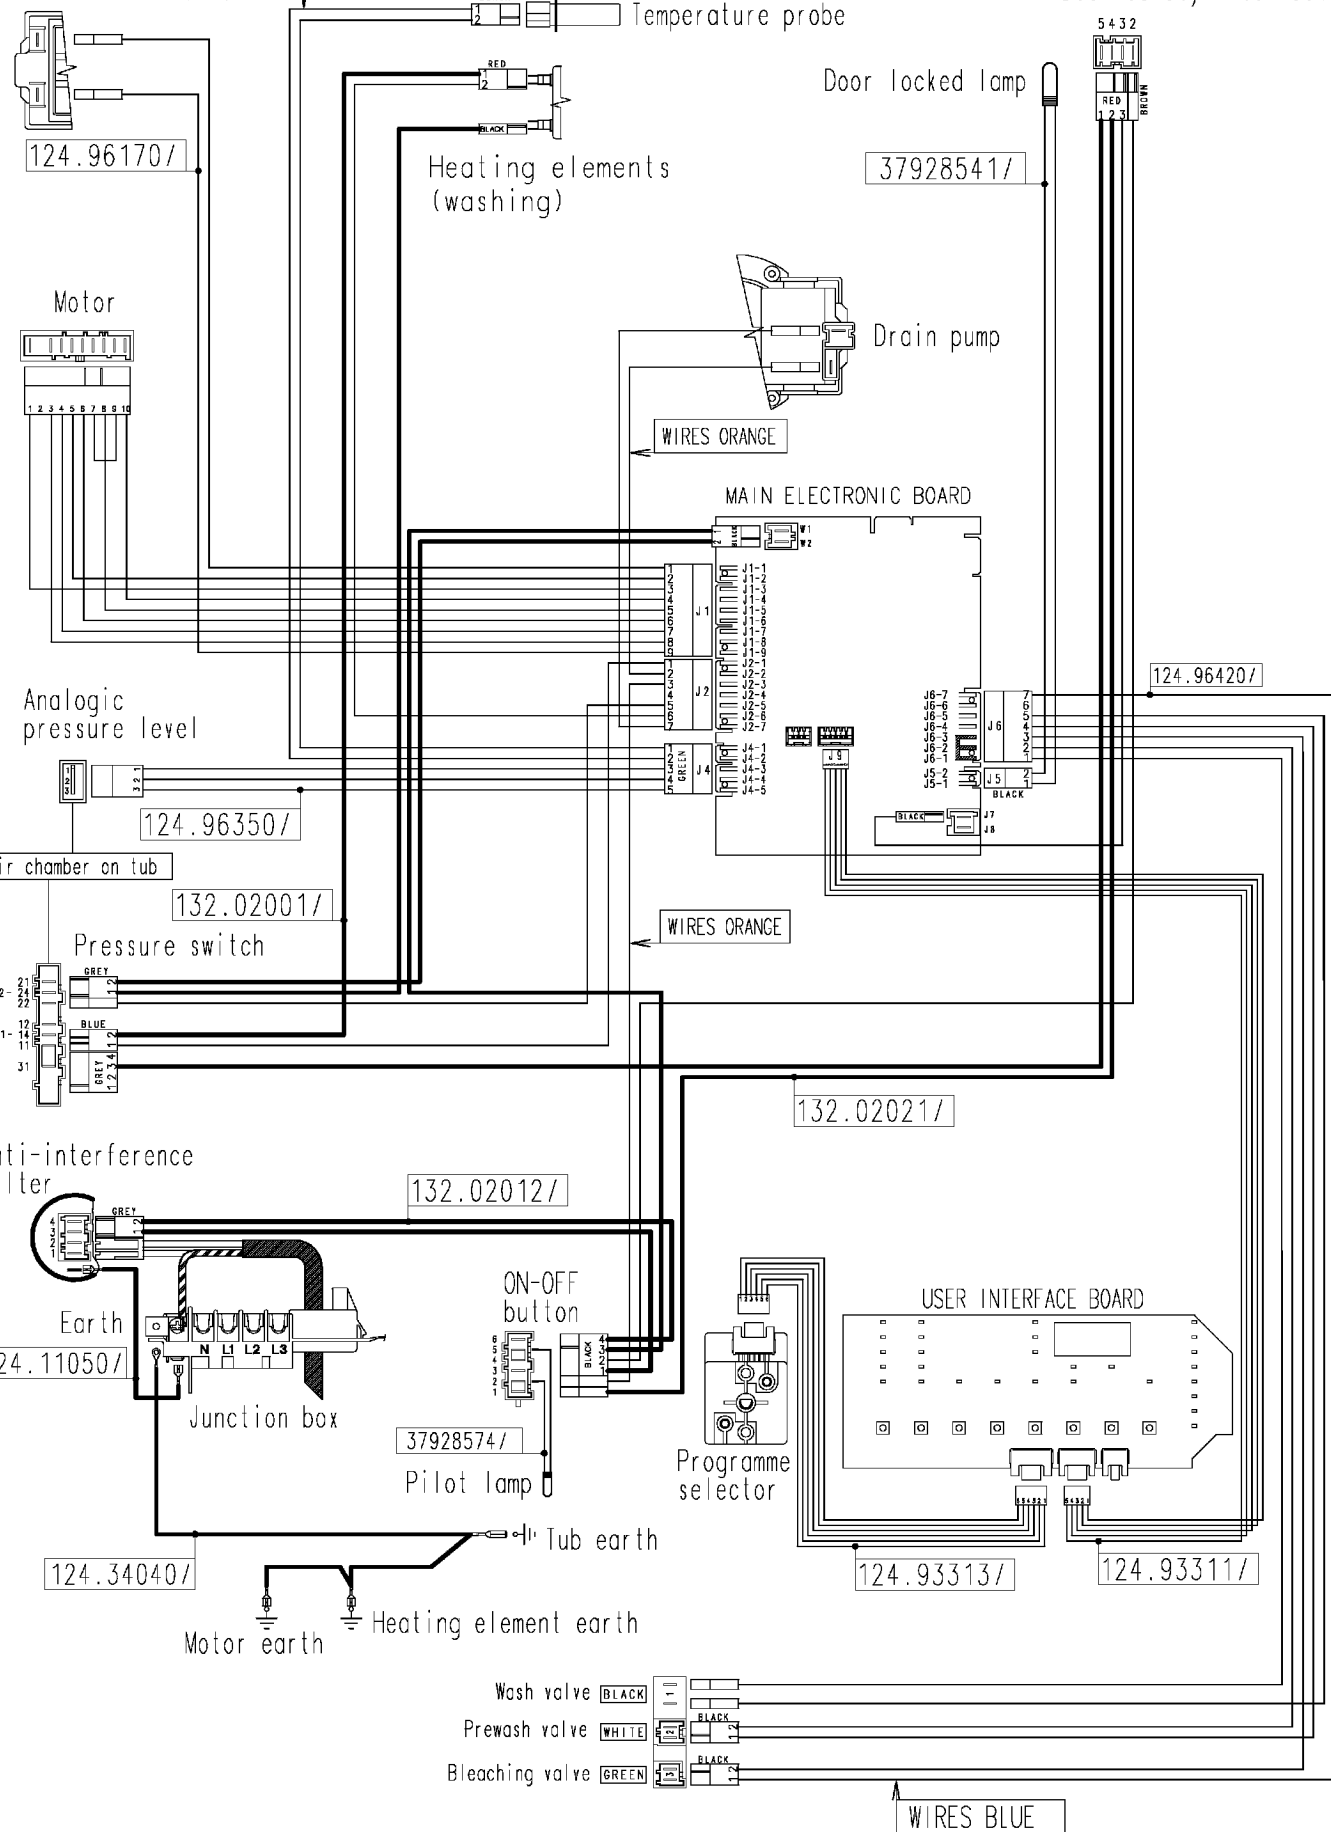

Recirculation pump

WIRES BLUE

Door safety interlock

- Wash valve BLACK
- Prewash valve WHITE
- Bleaching valve GREEN

WIRES BLUE