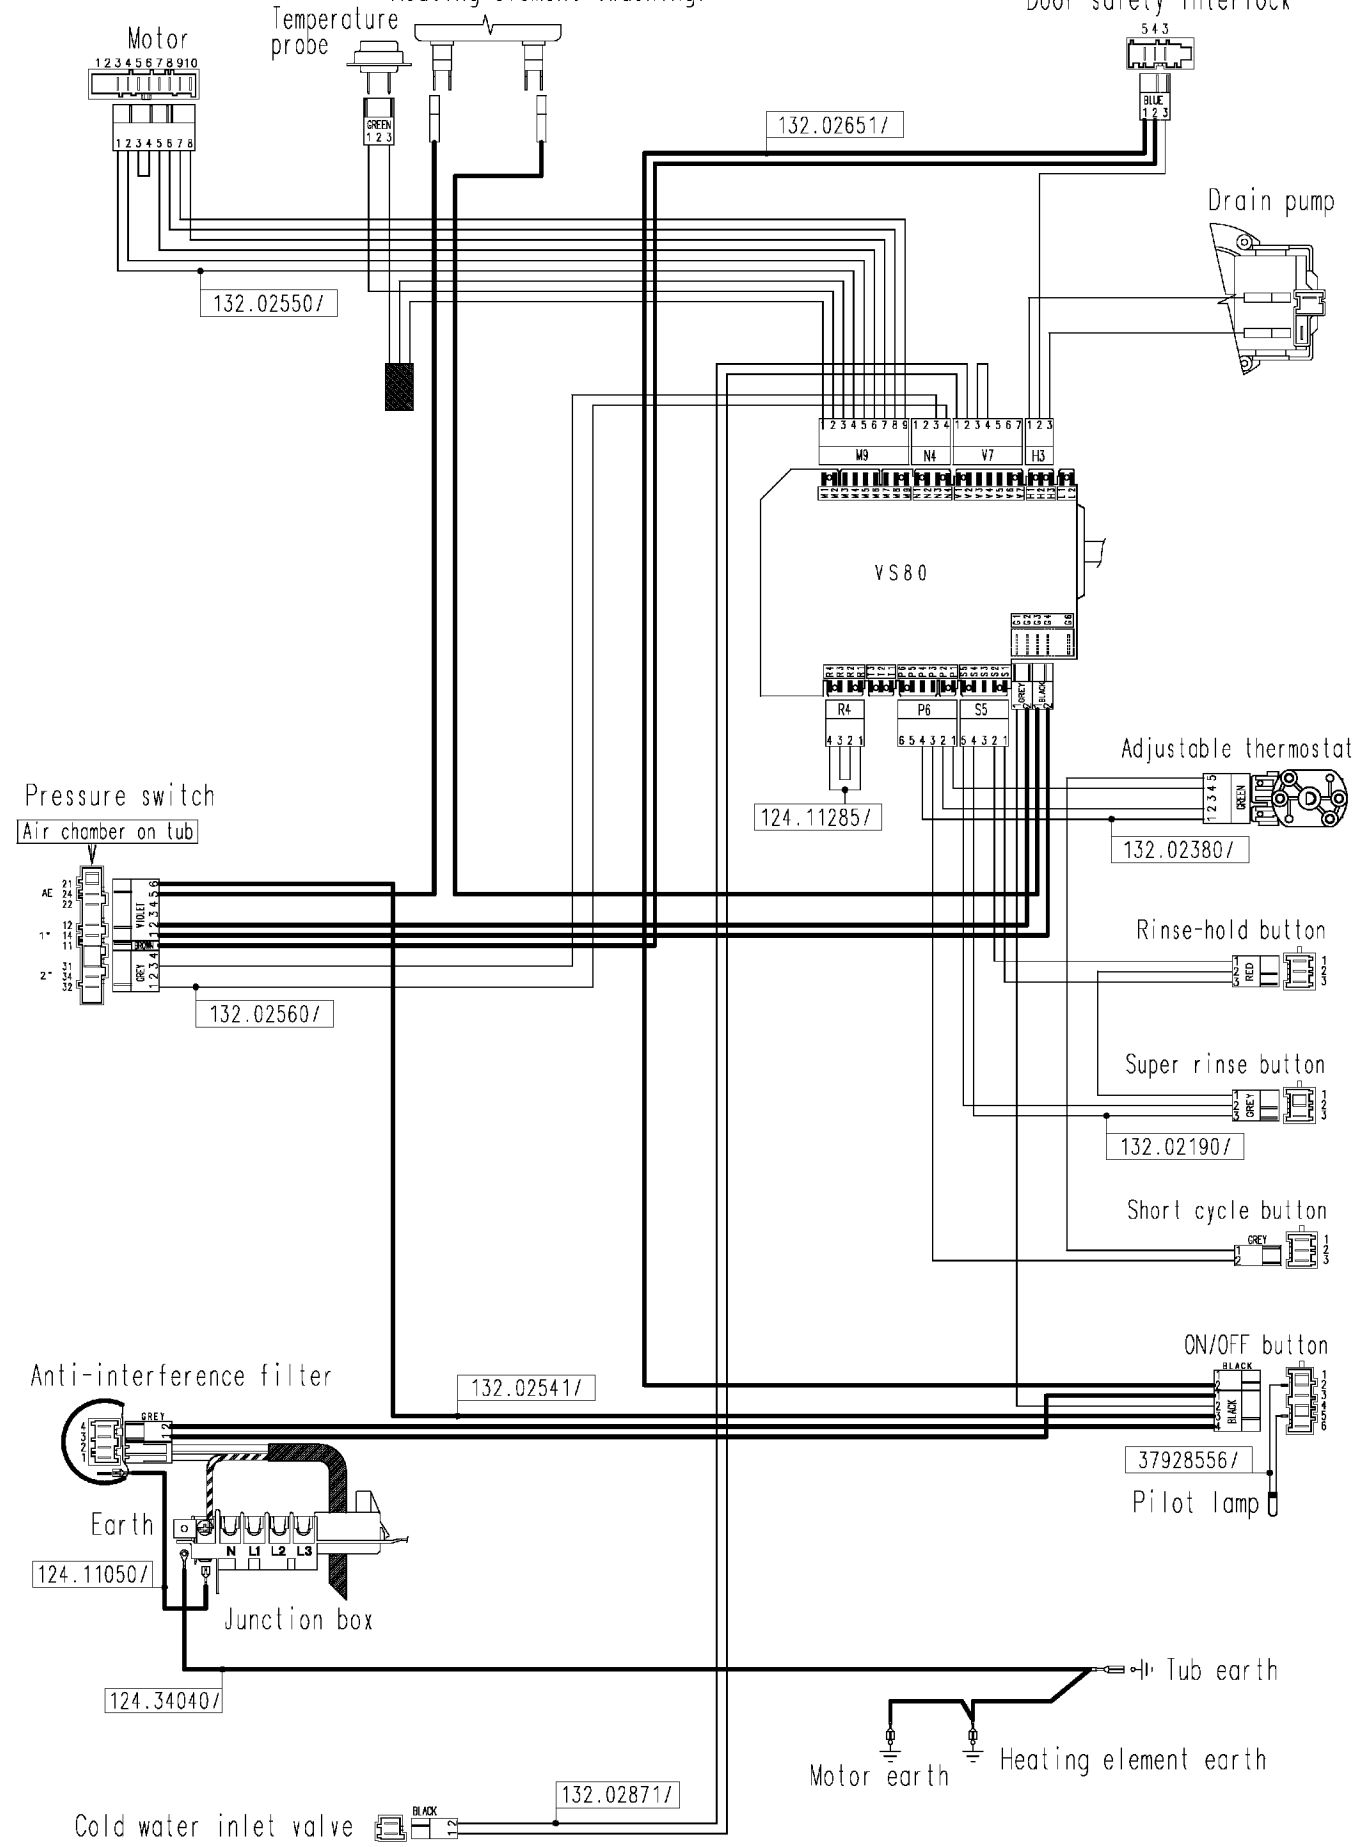

124 879590b

Heating element (washing)

Door safety interlock

Motor

Temperature probe

Heating element (washing)

543

Drain pump

132.02651/

132.02550/

M3 N4 V7 H3

VS80

R4 P6 S5

Adjustable thermostat

124.11285/

132.02380/

Pressure switch

Air chamber on tub

132.02560/

Rinse-hold button

Super rinse button

132.02190/

Short cycle button

Anti-interference filter

Tub earth

Motor earth

Heating element earth

132.02871/

Cold water inlet valve

BLACK