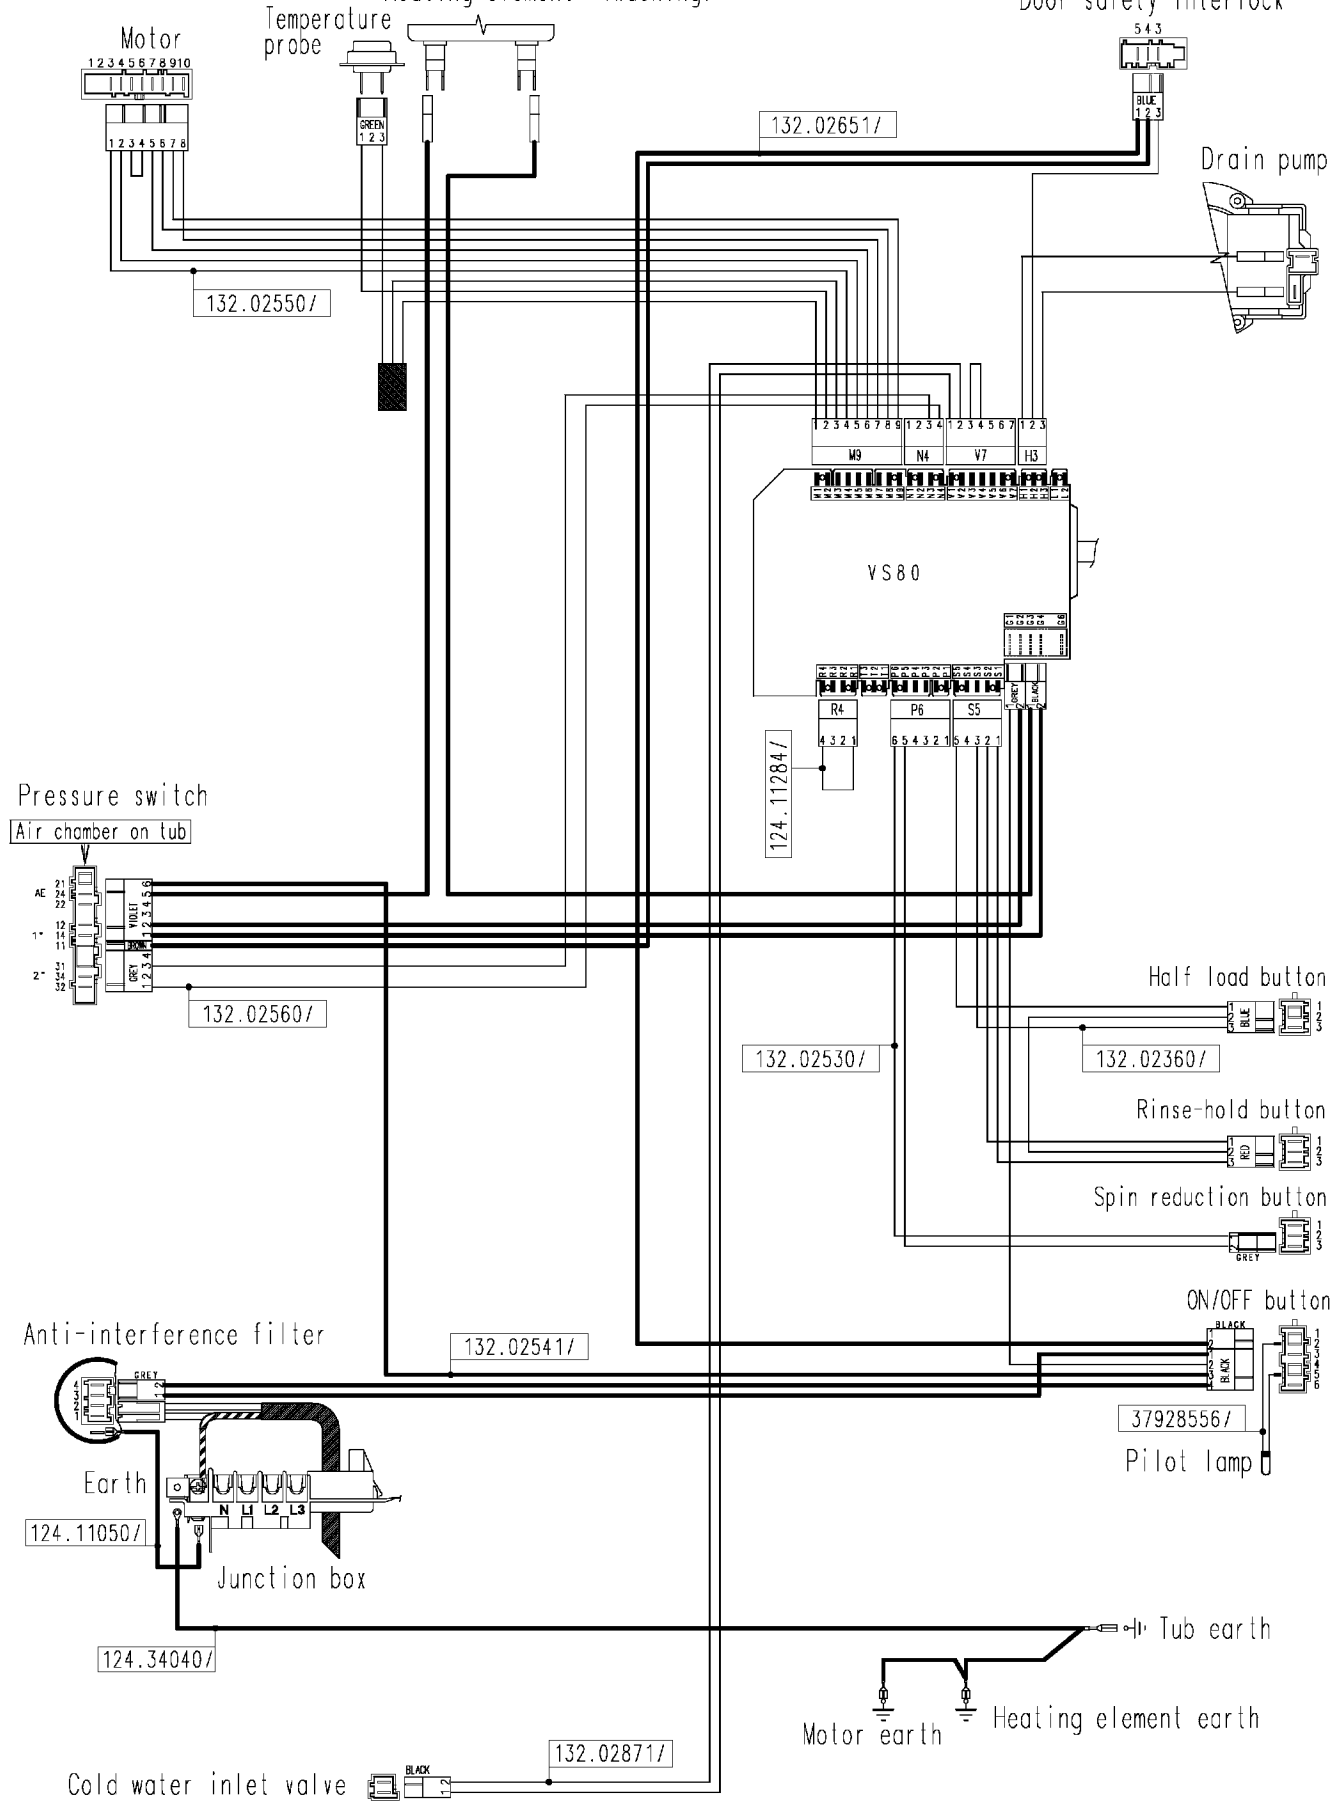

124 879531b

Heating element (washing)

Door safety interlock

132.02550/

132.02651/

132.02560/

132.02530/

132.02360/

132.02541/

37928556/

124.11050/

124.34040/

132.02871/

Motor earth Heating element earth

Cold water inlet valve

Temperature probe

Pressure switch

Air chamber on tub

Half load button

Rinse-hold button

Spin reduction button

ON/OFF button

Pilot lamp

Anti-interference filter

Earth

Junction box

Tub earth