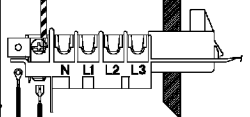

Pressure switch

Air chamber on tub

Half load button

Rinse-hold button

Spin reduction button

ON/OFF button

Pilot lamp

Anti-interference filter

Earth

Junction box

Tub earth