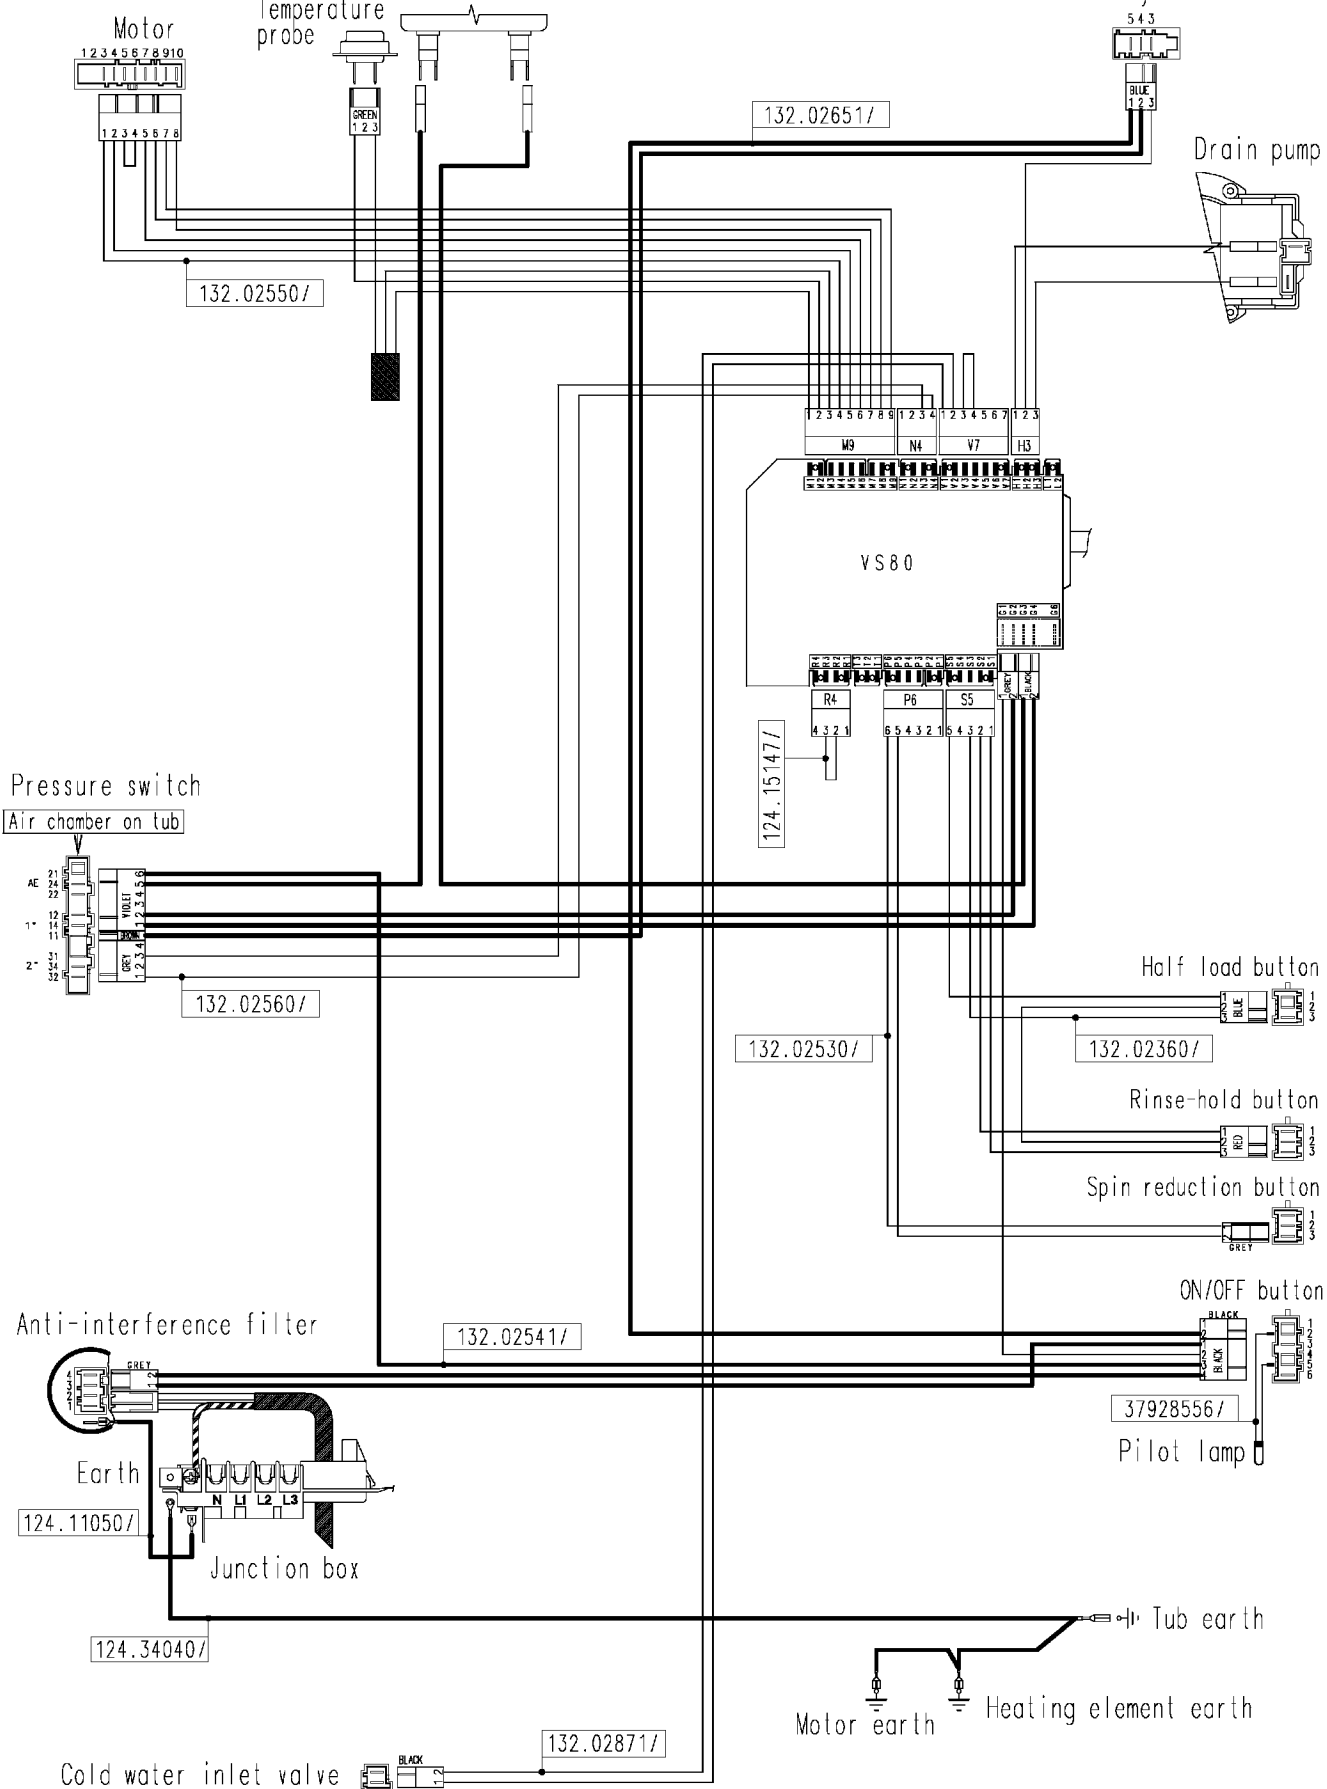

124 879541b

Heating element (washing)

Door safety interlock

Pressure switch

Air chamber on tub

Anti-interference filter

Earth

Junction box

Cold water inlet valve

Motor earth

Heating element earth

Half load button

Rinse-hold button

Spin reduction button

ON/OFF button

Pilot lamp

132.02651/

132.02550/

132.02560/

132.02530/

132.02360/

132.02541/

124.15147/

37928556/

124.11050/

124.34040/

132.02871/