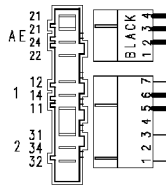

124 876191b

Motor

Door safety interlock

Heating elements (washing)

Adjustable thermostat

124.19240/

132.02740/

Drain pump

124.11662/

124.93112/

124.11270/

124.11272/

Pressure switch (Air chamber on tub)

Adjustable thermostat

Rinse-hold button

Super rinse button