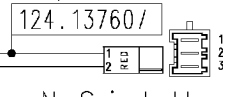

124.11662/

124.93112/

124.11270/

124.11272/

Pressure switch (Air chamber on tub)

Adjustable thermostat

Rinse-hold button

Super rinse button