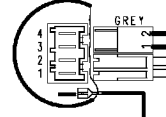

No-Spin button

ON-OFF button

Pilot lamp

Anti-interference filter

124.86570/

124.16950/

37928512/

Earth

124.11050/

Junction box

124.34040/

Cold water inlet valve

Tub earth

Motor earth

Heating element earth

124.19230/