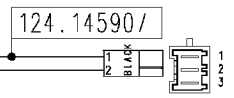

124.11662/

124.93112/

124.11270/

124.11272/

Pressure switch (Air chamber on tub)

Adjustable thermostat

Rinse-hold button

Super rinse button