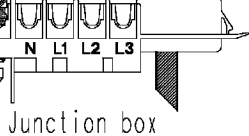

No-Spin button

ON-OFF button

Pilot lamp

Anti-interference filter

124.86570/

124.16950/

37928512/

Earth

124.11050/

Junction box

124.34040/

Cold water inlet valve

Tub earth

Motor earth

Heating element earth

124.19230/