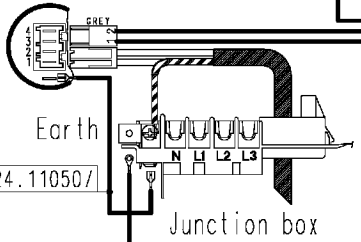

124 878470b

Heating element (washing)

Door safety interlock

132.02550/

132.02650/

132.02560/

124.11285/

132.02230/

132.02390/

132.02541/

37928556/

124.34040/

132.02870/

Earth

Junction box

Cold water inlet valve