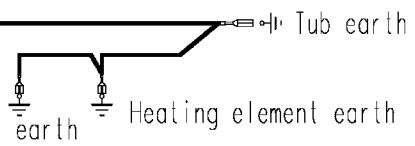

132.02390/

132.02541/

37928556/

124.34040/

132.02870/

Earth

Junction box

Cold water inlet valve