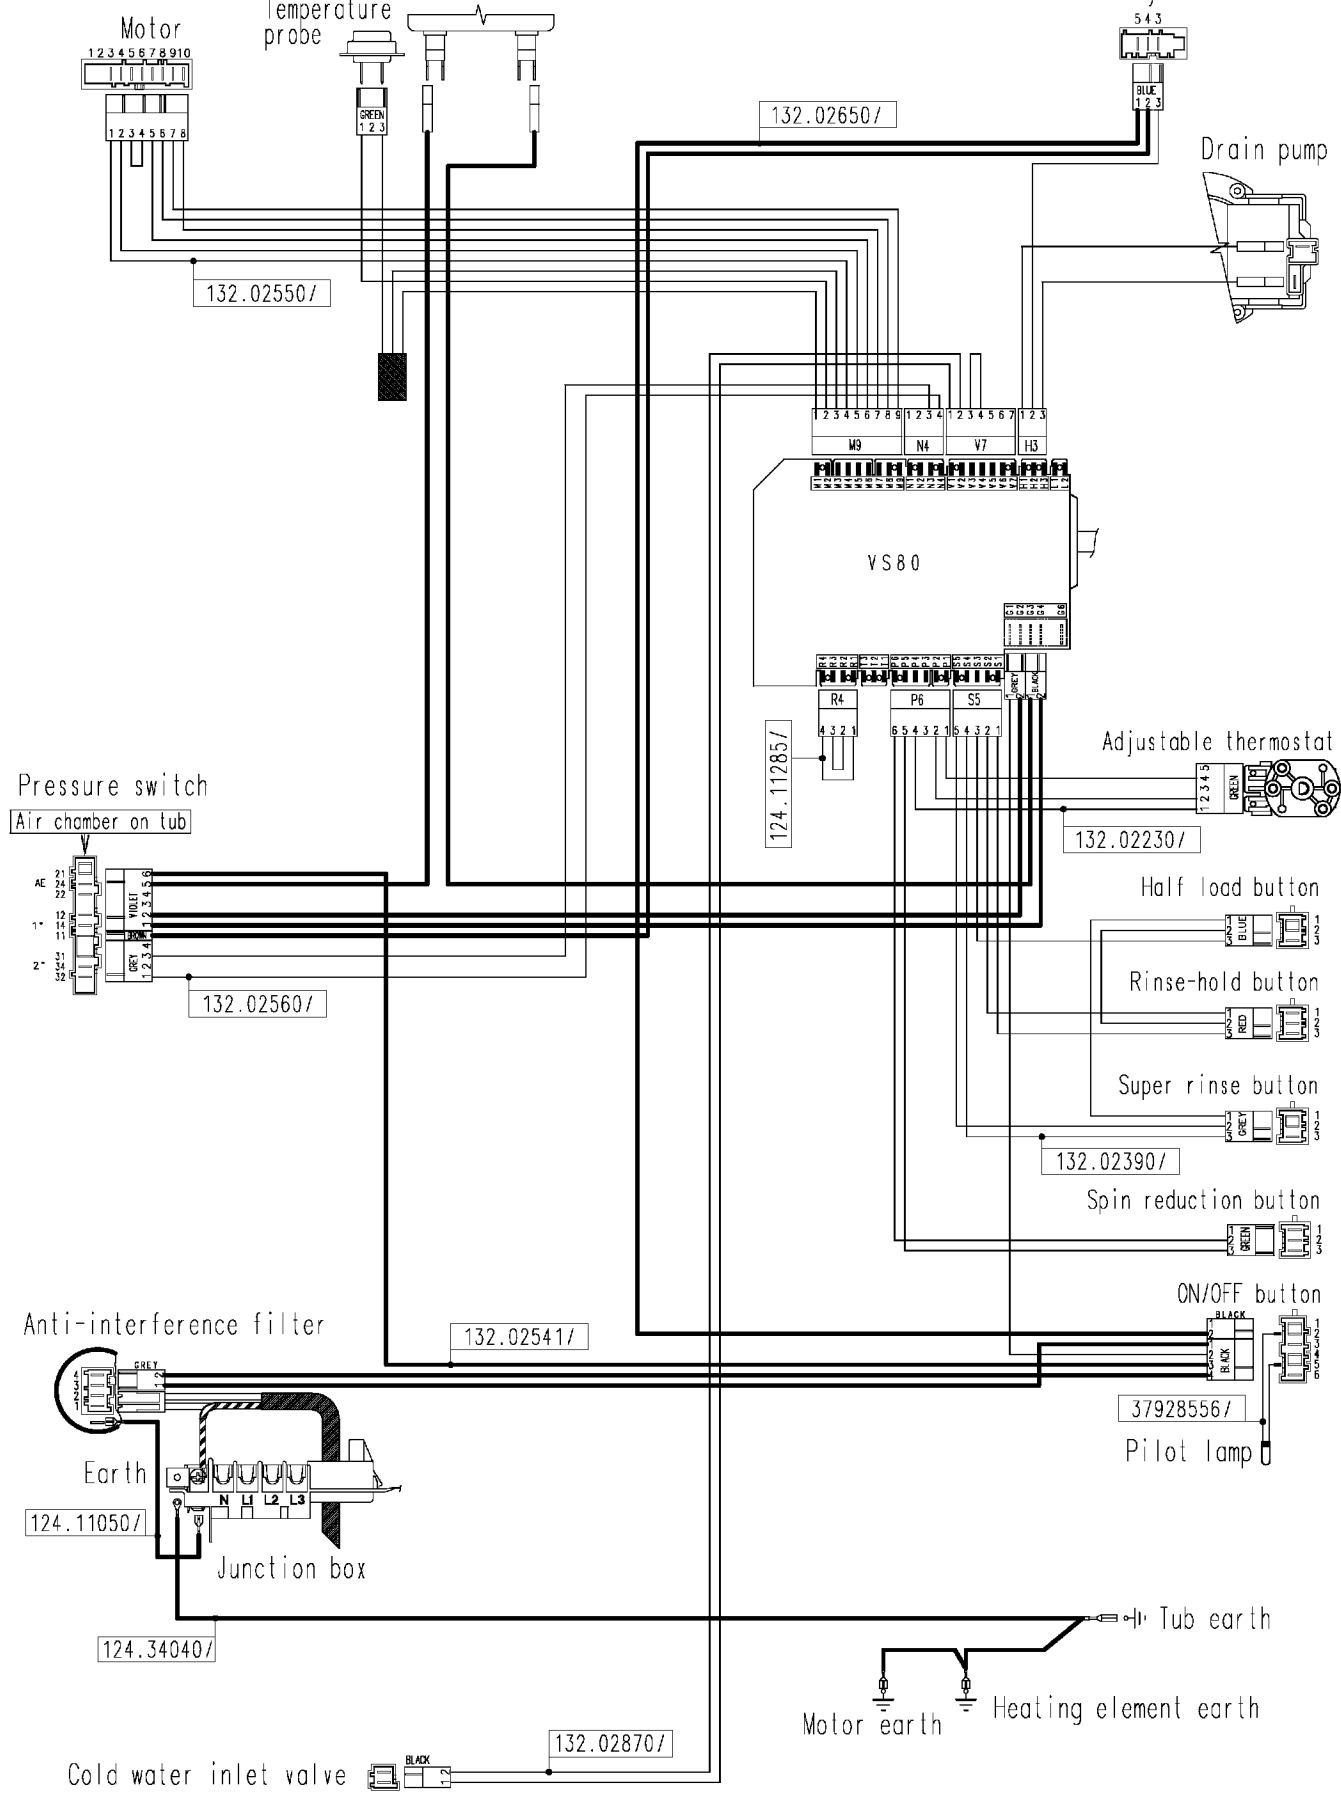

124 878470b

Heating element (washing)

Door safety interlock

132.02550/

132.02650/

132.02560/

124.11285/

132.02230/

132.02390/

132.02541/

37928556/

124.34040/

132.02870/

Earth

Junction box

Cold water inlet valve