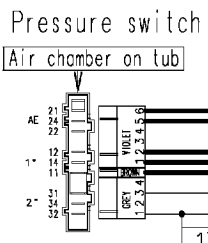

124 878470b

Heating element (washing)

Door safety interlock

132.02550/

132.02650/

132.02560/

124.11285/

132.02230/

132.02390/

132.02541/

37928556/

124.34040/

132.02870/

Earth

Junction box

Cold water inlet valve