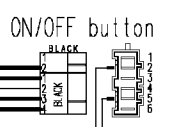

124 878470b

Heating element (washing)

Door safety interlock

132.02550/

132.02650/

132.02560/

124.11285/

132.02230/

132.02390/

132.02541/

37928556/

124.34040/

132.02870/

Earth

Junction box

Cold water inlet valve