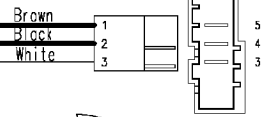

124.33711/
124.33710/

Door safety interlock

Drain pump

Pressure switch

Adjustable thermostat

Capacitor

ON/OFF button

Half load button