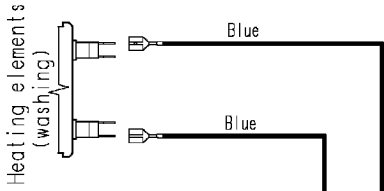

124.33711/
124.33710/

Door safety interlock

Drain pump

Pressure switch

Adjustable thermostat

Capacitor

ON/OFF button

Half load button