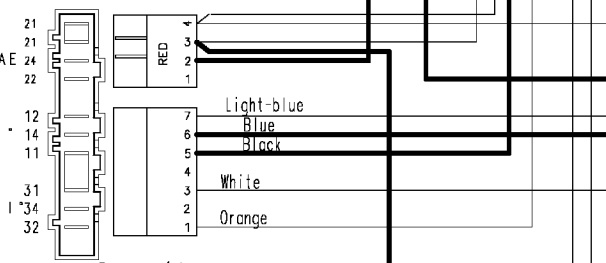

124.33711/
124.33710/

Door safety interlock

Drain pump

Pressure switch

Adjustable thermostat

Capacitor

ON/OFF button

Half load button