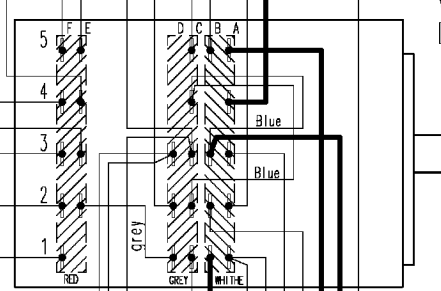

124.33711/
124.33710/

Door safety interlock

Drain pump

Pressure switch

Adjustable thermostat

Capacitor

ON/OFF button

Half load button