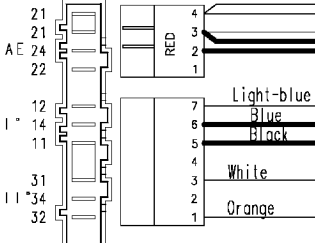

124.33822/

Door safety interlock

Pressure switch

Adjustable thermostat

Super rinsing button

Rinse-hold button

No-spin button

Half load button

ON-OFF button

Junction box

Tub earth

Motor earth

Heating element earth

Pilot lamp

Cold water inlet valve