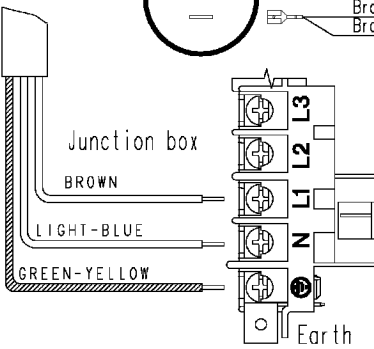

124.33822/

Door safety interlock

Pressure switch

Adjustable thermostat

Super rinsing button

Rinse-hold button

No-spin button

Half load button

ON-OFF button

Junction box

Tub earth

Motor earth

Heating element earth

Pilot lamp

Cold water inlet valve