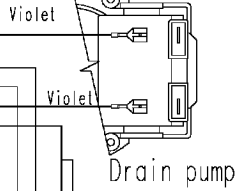

124.33822/

Door safety interlock

Pressure switch

Adjustable thermostat

Super rinsing button

Rinse-hold button

No-spin button

Half load button

ON-OFF button

Junction box

Tub earth

Motor earth

Heating element earth

Pilot lamp

Cold water inlet valve