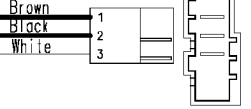

124.33822/

Door safety interlock

Pressure switch

Adjustable thermostat

Super rinsing button

Rinse-hold button

No-spin button

Half load button