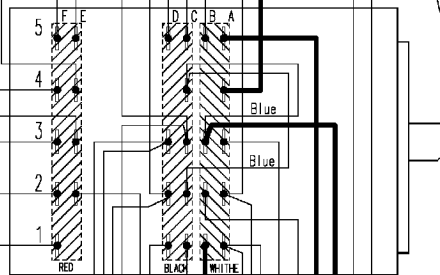

124.33822/

Door safety interlock

Pressure switch

Adjustable thermostat

Super rinsing button

Rinse-hold button

No-spin button

Half load button

ON-OFF button

Junction box

Tub earth

Motor earth

Heating element earth

Pilot lamp

Cold water inlet valve