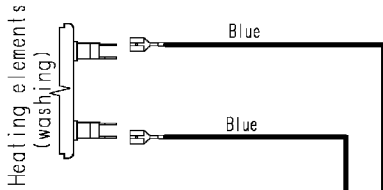

124.33822/

Door safety interlock

Pressure switch

Adjustable thermostat

Super rinsing button

Rinse-hold button

No-spin button

Half load button

ON-OFF button

Junction box

Tub earth

Motor earth

Heating element earth

Pilot lamp

Cold water inlet valve