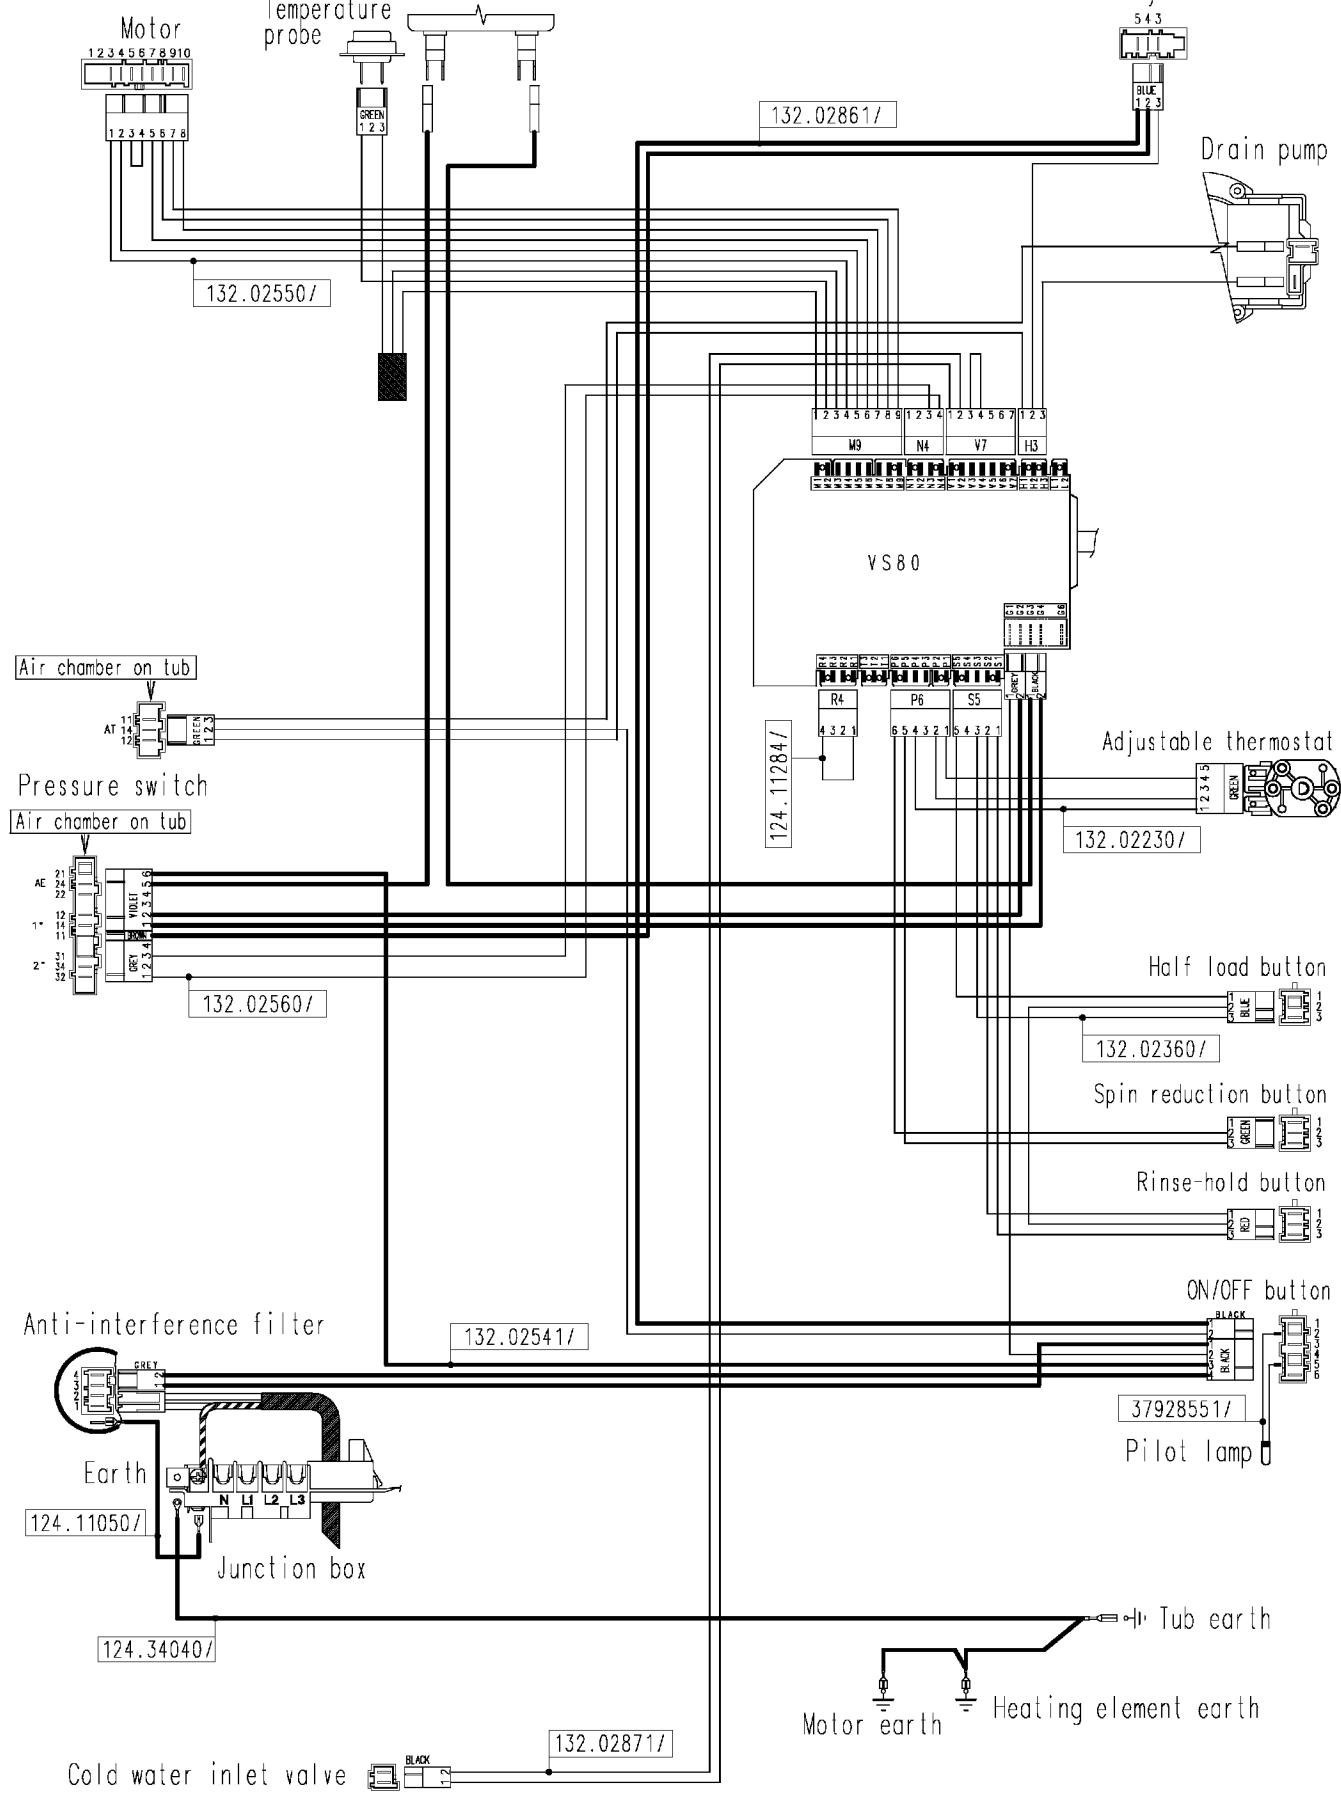

124 879341b

Heating element (washing)

Door safety interlock

132.02550/

132.02861/

124.11284/

132.02230/

132.02560/

132.02360/

132.02541/

37928551/

124.34040/

132.02871/

Motor
1 2 3 4 5 6 7 8 9 10

Temperature probe
GREEN 1 2 3

Door safety interlock
543
BLUE 1 2 3

Drain pump

M3 1 2 3 4 5 6 7 8 9
N4 1 2 3 4
V7 1 2 3 4 5 6 7
H3 1 2 3

VS80

R4 1 2 3 4
P6 1 2 3 4 5 6
S5 1 2 3 4 5 6

Adjustable thermostat
1 2 3 4
GREEN

Air chamber on tub

AT 1 2 3
GREEN 1 2 3

Pressure switch

Air chamber on tub

AE 1 2 3 4 5 6
Violet 1 2 3 4 5
GREY 1 2 3 4 5
1 2 3 4 5 6

Half load button
1 2 3
BLUE

Spin reduction button
1 2 3
GREEN

Rinse-hold button
1 2 3
RED

ON/OFF button
1 2 3 4 5 6
BLACK

Pilot lamp