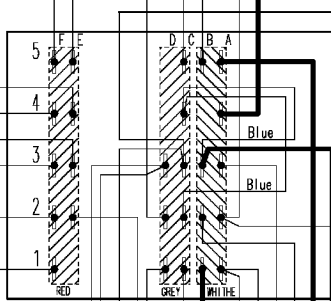

124.33676/

Door safety interlock

Drain pump

Pilot lamp

Pressure switch

Capacitor

Junction box

Rinse-hold button

Half load button

No-spin button

ON/OFF button

Cold water inlet valve