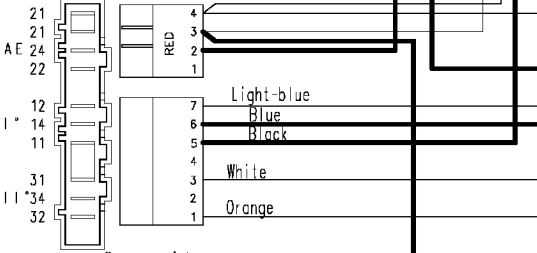

124.33676/

Door safety interlock

Drain pump

Pilot lamp

Pressure switch

Capacitor

Junction box

Rinse-hold button

Half load button

No-spin button

ON/OFF button

Cold water inlet valve