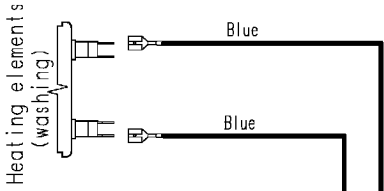

124.33676/

Door safety interlock

Drain pump

Pilot lamp

Pressure switch

Capacitor

Junction box

Rinse-hold button

Half load button

No-spin button

ON/OFF button

Cold water inlet valve