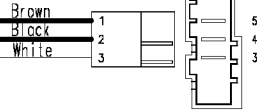

Door safety interlock

Drain pump