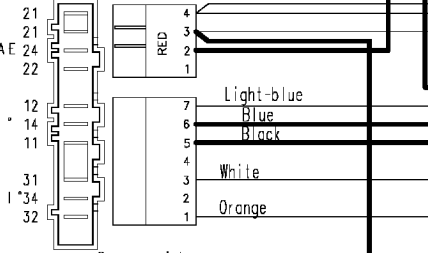

124.33661/

Door safety interlock

Violet

Violet

Drain pump

Pilot lamp

Adjustable thermostat

Pressure switch

Violet

Capacitor

No-spin button

Half load button

Junction box

Motor earth

Heating element earth