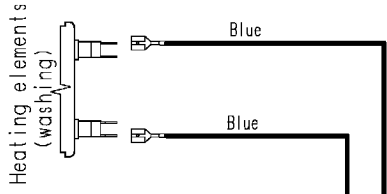

124.33661/

Door safety interlock

Violet

Violet

Drain pump

Pilot lamp

Adjustable thermostat

Pressure switch

Violet

Capacitor

No-spin button

Half load button

Junction box

Motor earth

Heating element earth