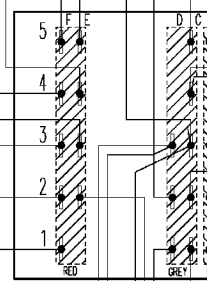

124.33661/

Door safety interlock

Violet

Violet

Drain pump

Pilot lamp

Adjustable thermostat

Pressure switch

Violet

Capacitor

No-spin button

Half load button

Junction box

Motor earth

Heating element earth