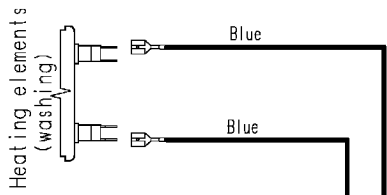

124.33676/

Door safety interlock

Violet

Drain pump

Pilot lamp

Adjustable thermostat

ON/OFF button

No-spin button

Half load button

Rinse-hold button

Pressure switch

Capacitor

Junction box

Cold water inlet valve