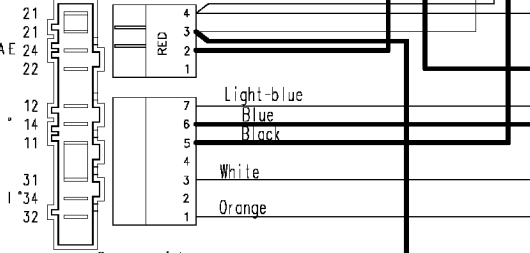

124.33676/

Door safety interlock

Violet

Drain pump

Pilot lamp

Adjustable thermostat

ON/OFF button

No-spin button

Half load button

Rinse-hold button

Pressure switch

Capacitor

Junction box

Cold water inlet valve