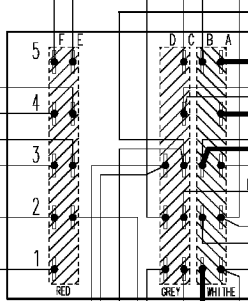

124.33676/

Door safety interlock

Violet

Drain pump

Pilot lamp

Adjustable thermostat

ON/OFF button

No-spin button

Half load button

Rinse-hold button

Pressure switch

Capacitor

Junction box

Cold water inlet valve