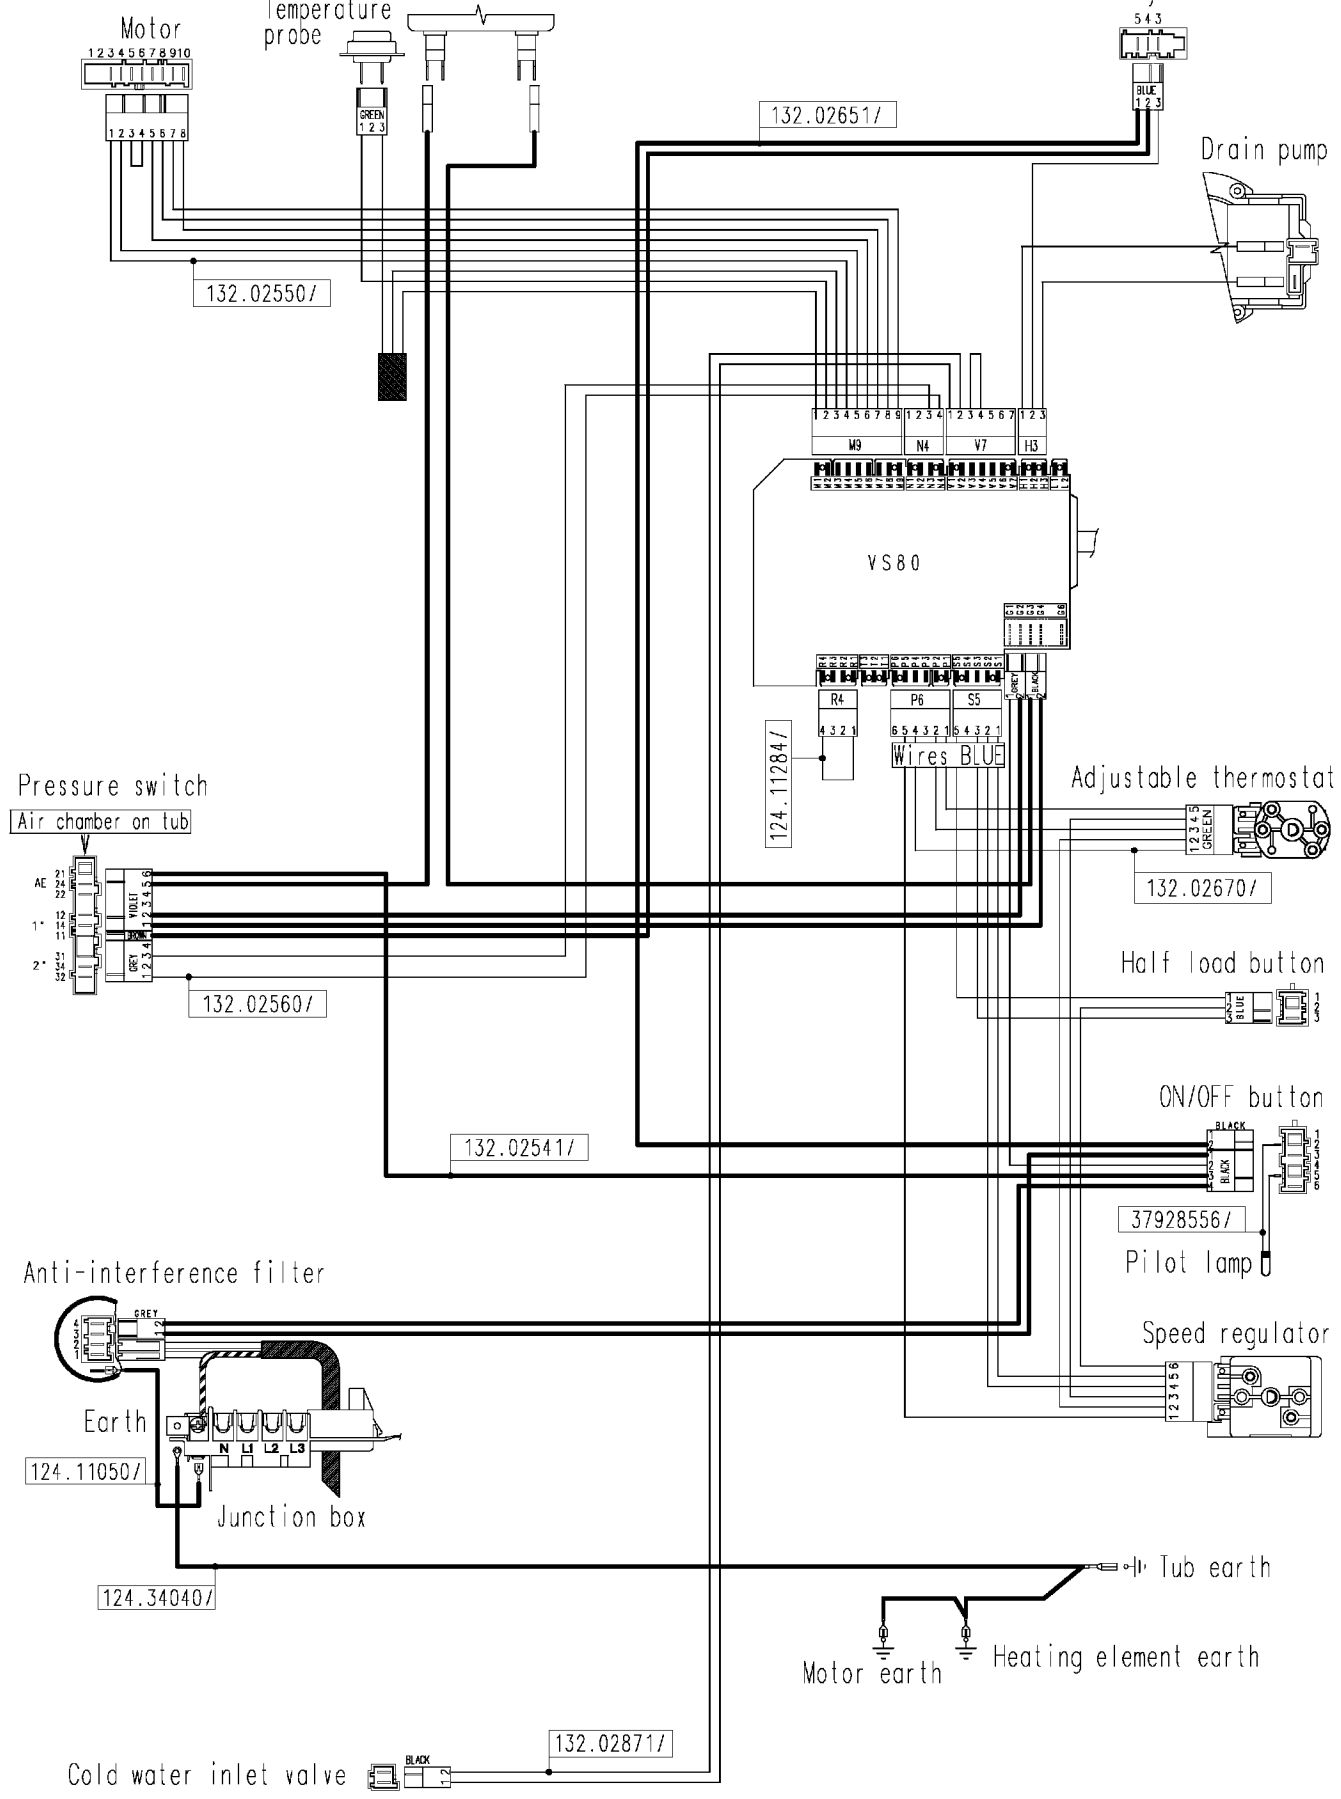

124 879161b

Heating element (washing)

Door safety interlock

132.02550/

132.02651/

543
BLUE
123

Drain pump

2 3 4 5 6 7 8 9 10
M3 N4 V7 H3

VS80

124.11284/

R4 P6 S5
4 3 2 1 6 5 4 3 2 1
Wires BLUE

Adjustable thermostat

132.02670/

Half load button

ON/OFF button

Pilot lamp

Speed regulator

Pressure switch

Air chamber on tub

AE 21 20 23 22
1' 12 11 10 9 8 7 6 5 4 3 2 1
2' 21 20 19 18 17 16 15 14 13 12 11 10 9 8 7 6 5 4 3 2 1

132.02560/

132.02541/

Anti-interference filter

Earth

Junction box

124.11050/

124.34040/

Motor earth

Heating element earth

37928556/

Cold water inlet valve

132.02871/