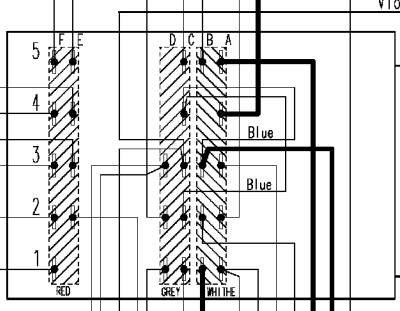

124.33706/
124.33703/

Door safety interlock

Drain pump

Pressure switch

Adjustable thermostat

Capacitor

Junction box

No-spin button

Half load button

ON/OFF button

Pilot lamp