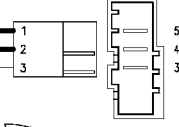

124.33706/
124.33703/

Door safety interlock

Drain pump

Pressure switch

Adjustable thermostat

Capacitor

Junction box

No-spin button