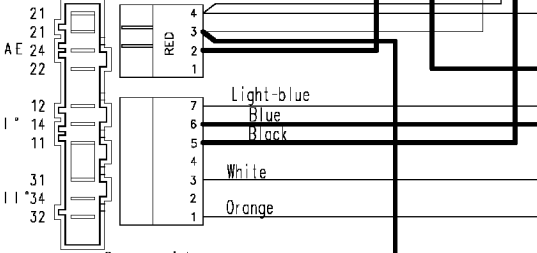

124.33706/
124.33703/

Door safety interlock

Drain pump

Pressure switch

Adjustable thermostat

Capacitor

Junction box

No-spin button