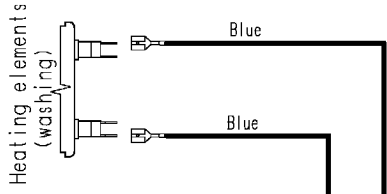

124.33706/
124.33703/

Door safety interlock

Drain pump

Pressure switch

Adjustable thermostat

Capacitor

Junction box

No-spin button