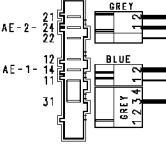

132.02021/

Anti-interference filter

132.02012/

Earth

ON-OFF button

USER INTERFACE BOARD

124.11050/

Junction box

37928556/
37928574/

124.34040/

Pilot lamp

Programme selector

124.93313/

124.93311/

Motor earth

Heating element earth

132.02031/

Prewash valve

Wash valve