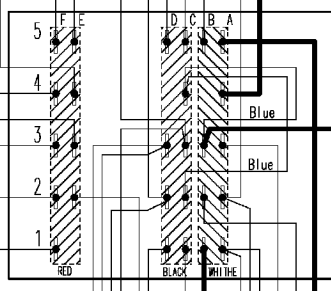

124.33821/

Door safety interlock

Adjustable thermostat

Super rinsing button

Rinse-hold button

No-spin button

Half load button

ON-OFF button

Pilot lamp

Pressure switch

Capacitor

Junction box

Tub Earth

Motor earth

Heating element earth

Cold water inlet valve