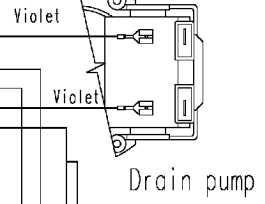

124.33821/

Door safety interlock

Adjustable thermostat

Super rinsing button

Rinse-hold button

No-spin button

Half load button

ON-OFF button

Pilot lamp

Pressure switch

Capacitor

Junction box

Tub Earth

Motor earth

Heating element earth

Cold water inlet valve