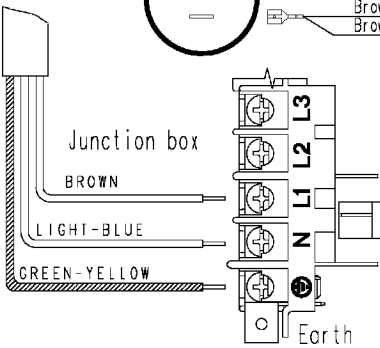

124.33821/

Door safety interlock

Adjustable thermostat

Super rinsing button

Rinse-hold button

No-spin button

Half load button

ON-OFF button

Pilot lamp

Pressure switch

Capacitor

Junction box

Tub Earth

Motor earth

Heating element earth

Cold water inlet valve