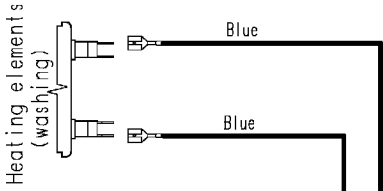

124.33821/

Door safety interlock

Adjustable thermostat

Super rinsing button

Rinse-hold button

No-spin button

Half load button

ON-OFF button