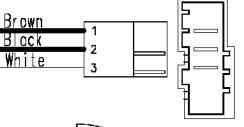

124.33821/

Door safety interlock

Adjustable thermostat

Super rinsing button

Rinse-hold button

No-spin button

Half load button

ON-OFF button