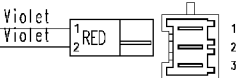

124.33821/

Door safety interlock

Adjustable thermostat

Super rinsing button

Rinse-hold button

No-spin button

Half load button

ON-OFF button