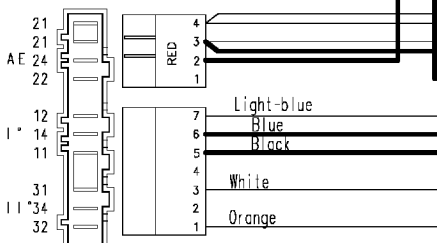

Adjustable thermostat

Super rinsing button

Rinse-hold button

No-spin button

Half load button

ON-OFF button

Pilot lamp

Pressure switch

Capacitor

Junction box