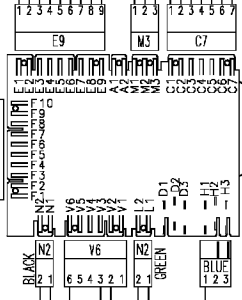

124.90740/

124.86529/

Electronic module

124.90750/

124.11284/

124.86525/

124.90760/

ON/OFF button

37928576/

Rinse-hold button

132.02490/

124.96090/

Super rinse button

Air chamber on filter

132.02480/

Air chamber on tub

124.96410/

Tub earth

124.96301/

132.02921/

Cold water inlet valve

Motor earth