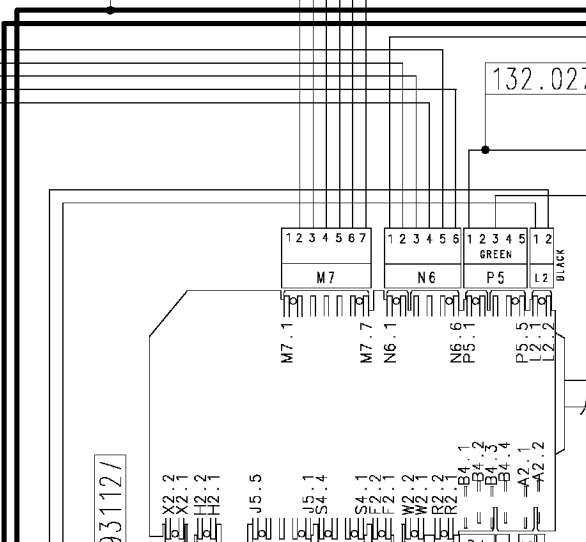

Door safety interlock

Heating elements (washing)

Adjustable thermostat

124.19230/  
124.19240/  
124.19241/

132.02740/

Drain pump

124.93112/

124.19136/

124.11272/

124.11662/

Pressure switch (Air chamber on tub)

Adjustable thermostat

Rinse-hold button

124.14590/

Spin reduction button

124.19450/

ON-OFF button

37928512/

Pilot lamp

Anti-interference filter

124.86570/

Earth

Cold water inlet valve

124.11050/

Junction box

124.34040/

Motor earth

Heating element earth