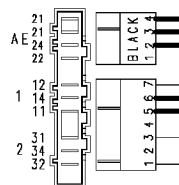

Door safety interlock

Heating elements (washing)

Adjustable thermostat

124.19230/  
124.19240/  
124.19241/

132.02740/

Drain pump

124.93112/

124.19136/

124.11272/

124.11662/

Pressure switch (Air chamber on tub)

Adjustable thermostat

Rinse-hold button

124.14590/

Spin reduction button

124.19450/