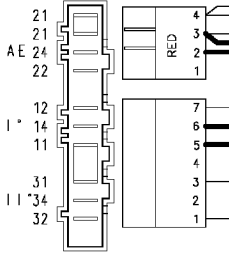

124.33930/

Door safety interlock

Drain pump

Pilot lamp

Pressure switch (Air chamber on tub)

Adjustable thermostat

Rinse-hold button

Half load button

No-spin button

ON/OFF button

Capacitor

Earth

Cold water inlet valve