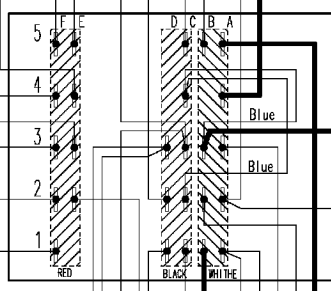

124.33930/

Door safety interlock

Drain pump

Pilot lamp

Pressure switch (Air chamber on tub)

Adjustable thermostat

Rinse-hold button

Half load button

No-spin button

ON/OFF button

Capacitor

Earth

Cold water inlet valve