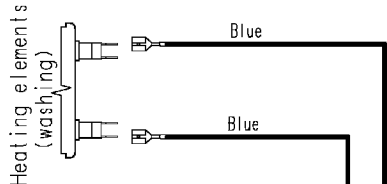

124.33930/

Door safety interlock

Drain pump

Pilot lamp

Pressure switch (Air chamber on tub)

Adjustable thermostat

Rinse-hold button

Half load button

No-spin button

ON/OFF button

Capacitor

Earth

Cold water inlet valve