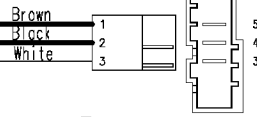

124.33960/  
124.33810/

Door safety interlock

Drain pump

Adjustable thermostat

Pressure switch

Capacitor

Junction box

Half load button