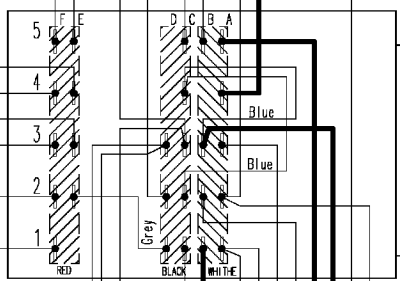

124.33960/  
124.33810/

Door safety interlock

Drain pump

Adjustable thermostat

Pressure switch

Capacitor

Junction box

Half load button

Rinse-hold button

Pilot lamp

Cold water inlet valve