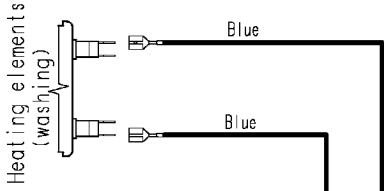

124.33960/  
124.33810/

Door safety interlock

Drain pump

Adjustable thermostat

Pressure switch

Capacitor

Junction box

Half load button

Rinse-hold button

Pilot lamp

Cold water inlet valve