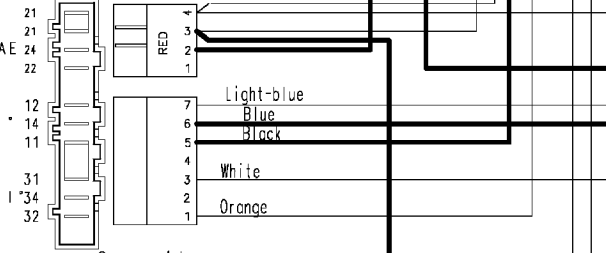

124.33960/  
124.33810/

Door safety interlock

Drain pump

Adjustable thermostat

Pressure switch

Capacitor

Junction box

Half load button

Rinse-hold button

Pilot lamp

Cold water inlet valve