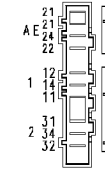

124.19230/

124.19240/  
124.19242/

132.02740/

Drain pump

124.93112/

37928512/ Pilot lamp

124.11442/  
124.11662/

Adjustable thermostat

Pressure switch (Air chamber on tub)

Anti-interference filter

124.86570/  
124.86571/

ON-OFF button

Rinse-hold button

124.11550/

Half load button

124.13750/

No-Spin button

124.16950/

Cold water inlet valve

124.11050/

124.86990/

Tub earth

Motor earth

Heating element earth