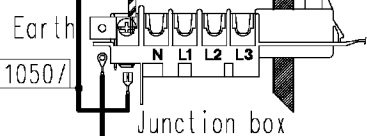

Pressure switch (Air chamber on tub)

Anti-interference filter

124.86570/  
124.86571/

ON-OFF button

Rinse-hold button

124.11550/

Half load button

124.13750/

No-Spin button

124.16950/

Cold water inlet valve

124.11050/

124.86990/

Tub earth

Motor earth

Heating element earth