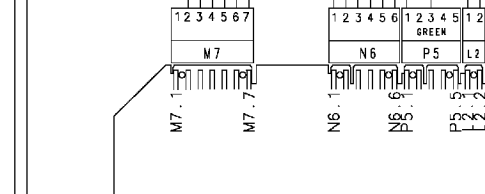

124.19230/

124.19240/  
124.19242/

132.02740/

Drain pump

124.93112/

37928512/ Pilot lamp

124.11442/  
124.11662/

Adjustable thermostat

Pressure switch (Air chamber on tub)

Anti-interference filter

124.86570/  
124.86571/

ON-OFF button

Rinse-hold button

124.11550/

Half load button

124.13750/