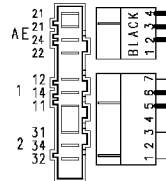

Motor

Door safety interlock

5 4 3

Heating elements (washing)

Adjustable thermostat

124.19230/

124.19241/

132.02740/

Drain pump

37928512/

Pilot lamp

124.11442/
124.11662/

124.93112/

124.19136/

124.11272/

Pressure switch (Air chamber on tub)

Adjustable thermostat

Anti-interference filter

ON-OFF button

124.86570/
124.86571/

Spin reduction button

124.19450/

Earth

124.11050/

Junction box

BLACK

Cold water inlet valve

124.86990/

Motor earth

Heating element earth

Tub earth

Earth

Junction box

124.34040/

Motor earth

Heating element earth

Tub earth