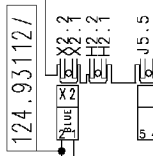

124 876870b

Motor

Door safety interlock

124.19230/

124.19240/

132.02740/

Drain pump

124.19134/

124.11662/