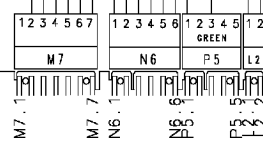

124 876870b

Motor

Door safety interlock

124.19230/

124.19240/

132.02740/

Drain pump

124.19134/

124.11662/

Pressure switch (Air chamber on tub)

Adjustable thermostat

37928514/ Pilot lamp

ON-OFF button

124.86570/

124.14590/

Rinse-hold button