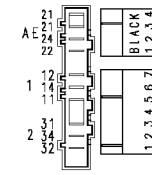

124.11662/

Pressure switch (Air chamber on tub)

Adjustable thermostat

37928514/ Pilot lamp

ON-OFF button

124.86570/

124.14590/

Rinse-hold button